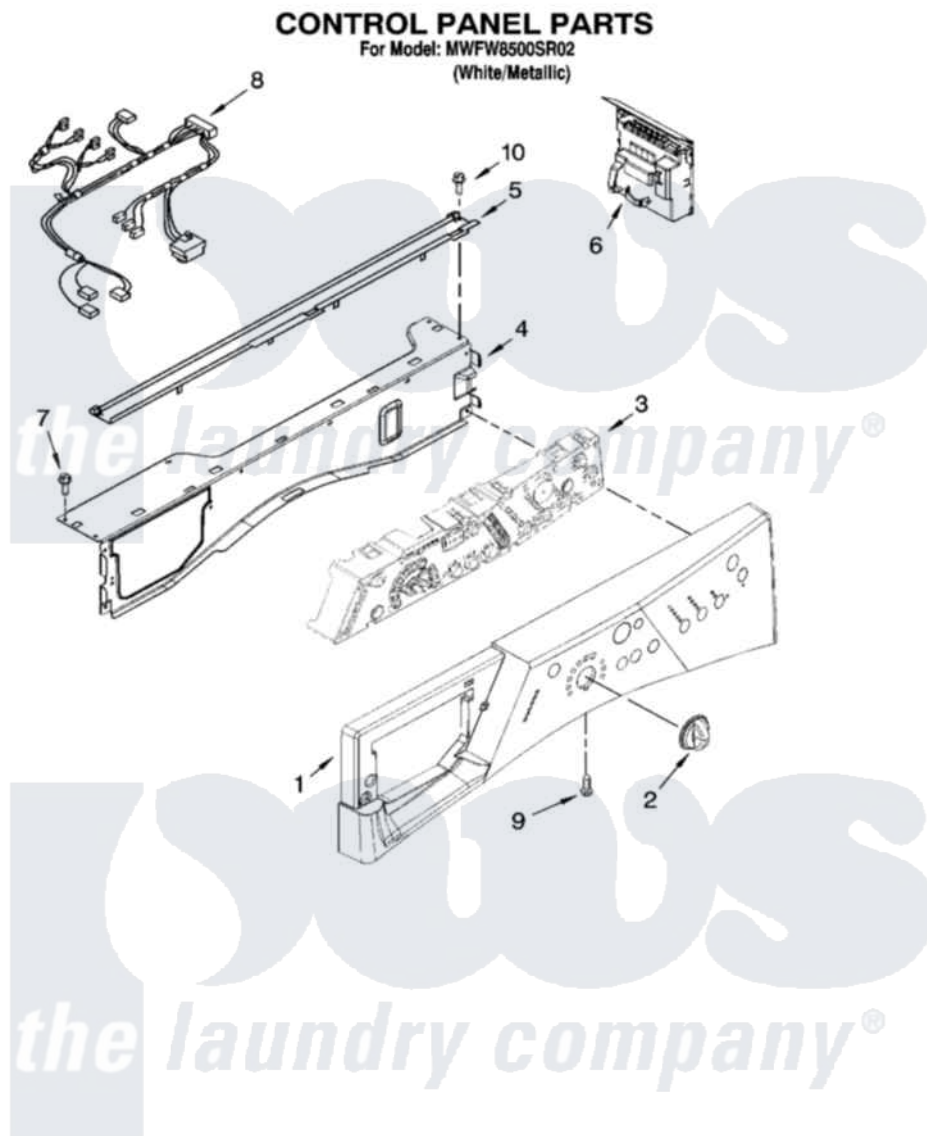

Whirlpool MFW8500SR02 03 - CONTROL PANEL PARTS

4

W10135716

Whirlpool [Residential Whirlpool MFW8500SR02 Washer Parts](#) Parts Diagram 03 - CONTROL PANEL PARTS
Click on the part number to view part

Item	Original Part Number	Replaced By	Status	Part Description
1	W10099592			Panel, Control
2	8574964			Knob, Assembly
3	8574920			User Interface
4	8540558	W10240776		Brace, Top Front
5	8540839			Channel, Water
6	W10022360	W10205841		Control-Elec
7	3390647	488729		Screw
8	8540524	W10184856		Harness, Wiring
9	8540282	8181661		Screw, Actuator
10	W10015090	489442		Screw 3 2217757 Roller, Front