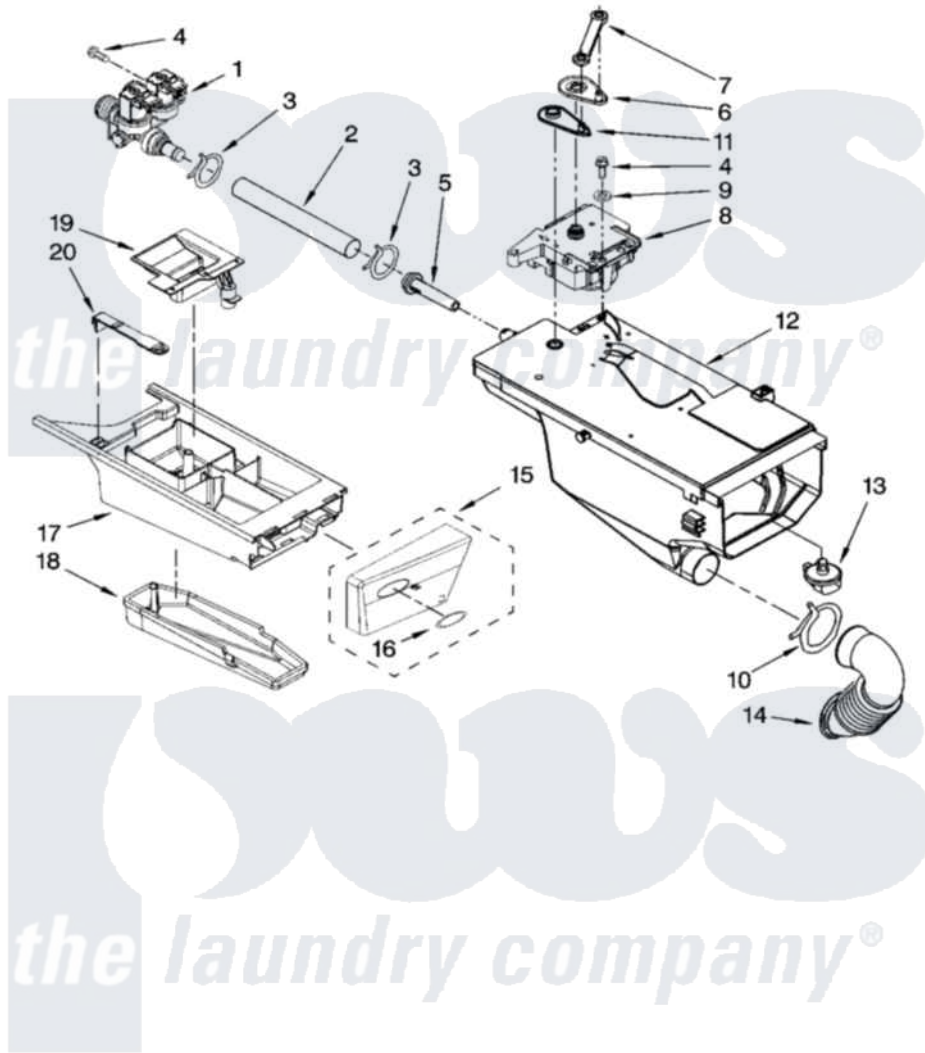

# Whirlpool MFW8500SR02 04 - DISPENSER PARTS

## DISPENSER PARTS

For Model: MFW8500SR02  
(White/Metallic)

W10135716

5

Whirlpool [Residential Whirlpool MFW8500SR02 Washer Parts](#) Parts Diagram 04 - DISPENSER PARTS  
Click on the part number to view part

Item	Original Part Number	Replaced By	Status	Part Description
1	<a href="#">8540751</a>			Valve, Water Inlet
2	<a href="#">8540065</a>			Hose, Valve To Dispenser
3	370450	<a href="#">596669</a>		Clamp, Manifold
4	8540282	<a href="#">8181661</a>		Screw, Actuator
5	8540042	<a href="#">8183181</a>		Nozzle, Inlet
6	<a href="#">8540393</a>			Cam, Actuator
7	<a href="#">8540394</a>			Lever, Water Distribution
8	8540041	<a href="#">W10143586</a>		Actuator
9	VS611	<a href="#">8526417</a>		Washer
10	<a href="#">8281276</a>			Clamp, Hose
11	<a href="#">8540395</a>			Connection, Lever
12	<a href="#">8540058</a>			Dispenser
13	<a href="#">8540053</a>			Nozzle, Distribution
14	<a href="#">8540063</a>			Hose, Dispenser To Tub
15	<a href="#">8574948</a>			Handle, Drawer
16	8529540	<a href="#">8303811</a>		Badge, Assembly