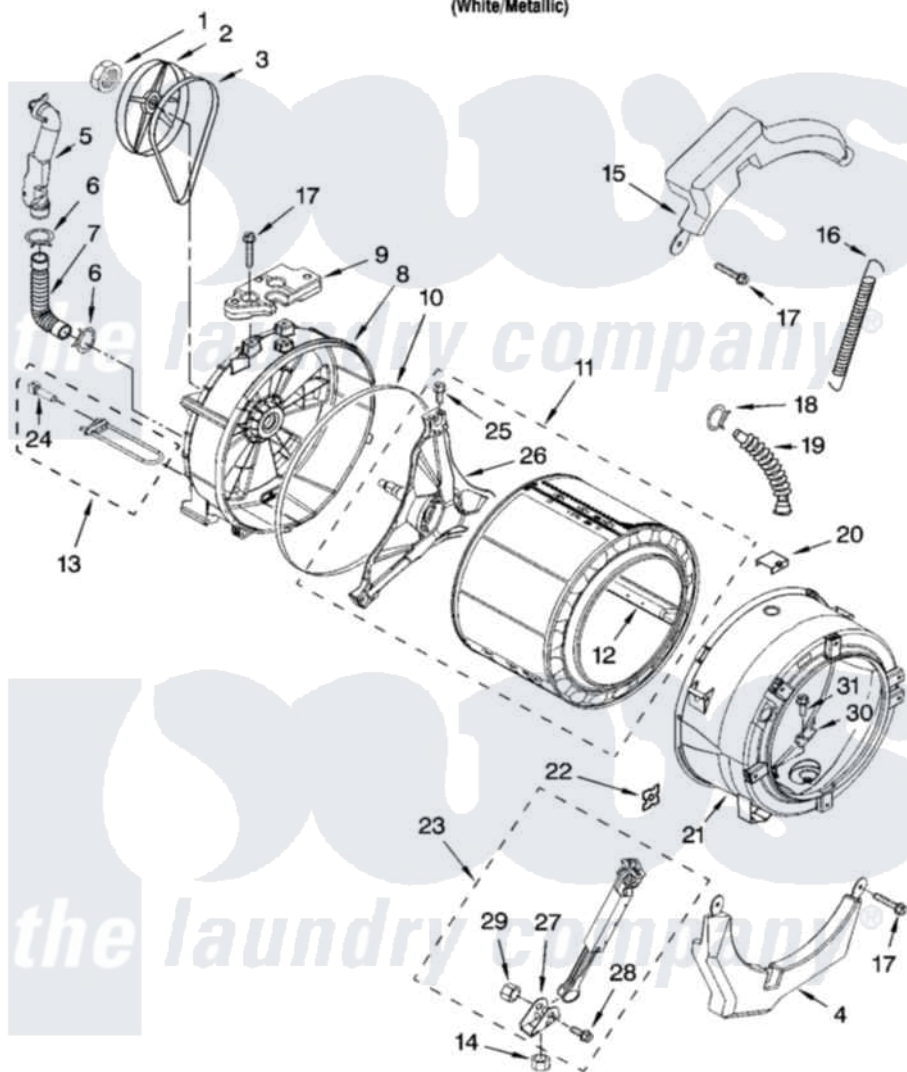

**Whirlpool MFW8500SR02 06 - TUB AND BASKET PARTS, OPTIONAL PARTS (NOT INCLUDED)**

**TUB AND BASKET PARTS**

For Model: MFW8500SR02  
(White/Metallic)

W10135716

7

Whirlpool [Residential Whirlpool MFW8500SR02 Washer Parts](#) Parts Diagram 06 - TUB AND BASKET PARTS, OPTIONAL PARTS (NOT INCLUDED).  
Click on the part number to view part

Item	Original Part Number	Replaced By	Status	Part Description
1	8533999	<a href="#">W10283361</a>		Nut, Pulley
2	<a href="#">8540088C</a>			Pulley
3	<a href="#">8540101</a>			Belt, Drive
4	8540600	<a href="#">W10200297</a>		Counterwgt
5	<a href="#">W10112169</a>			Pipe, Ventilation
6	8540010	<a href="#">W10208156</a>		Clamp
7	<a href="#">8540019</a>			Hose, Exhaust
8	W10112663	<a href="#">280255</a>		Tub-Outer
9	<a href="#">8540604</a>			Counterweight, Rear
10	8540090	<a href="#">W10111158</a>		Gasket
11	<a href="#">8540357</a>			Basket, Complete
12	<a href="#">8540360</a>			Baffle, Tub
13	8540323	<a href="#">8182666</a>		Element, Heating
14	<a href="#">8534084</a>			Nut, Shock Absorber Mounting
15	8540598	<a href="#">W10200296</a>		Counterwgt