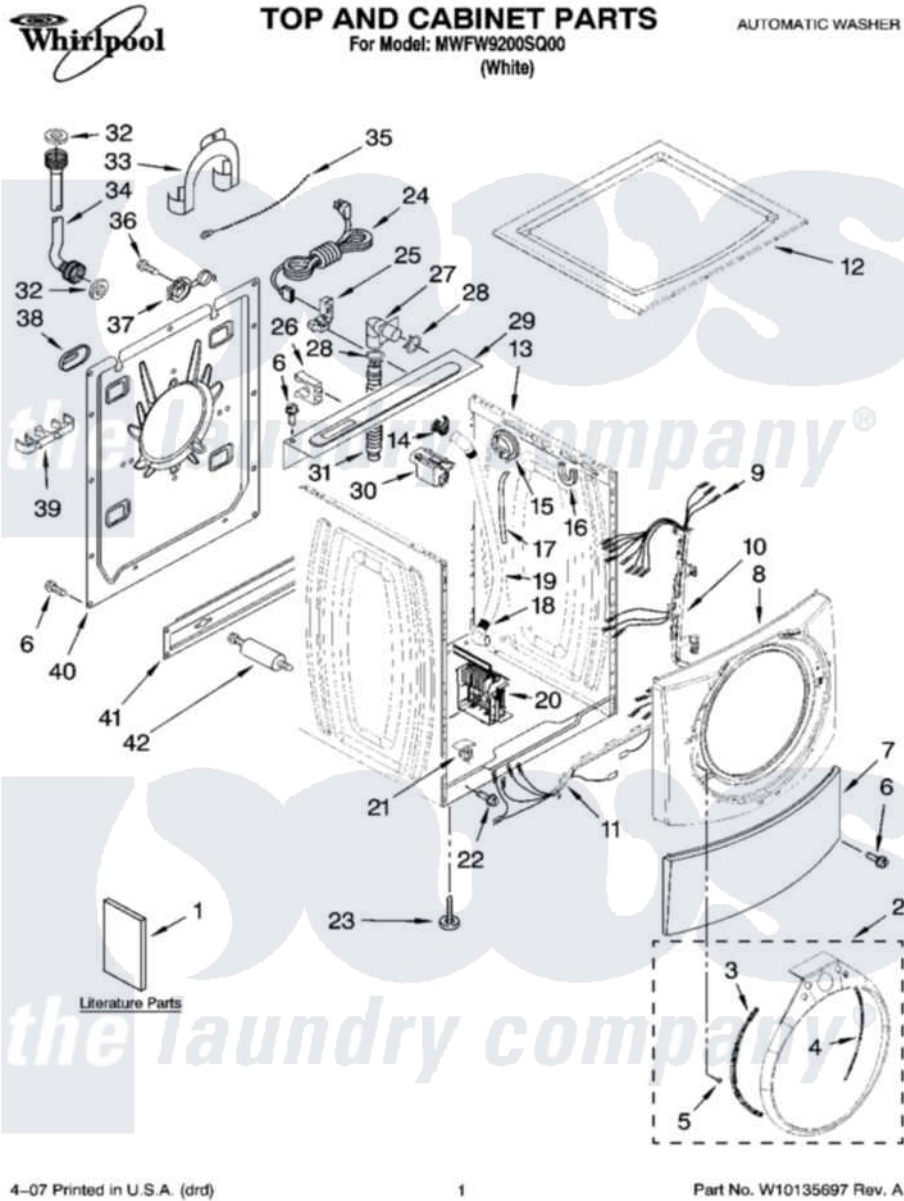

# Whirlpool MFW9200SQ00 01 - TOP AND CABINET PARTS

4-07 Printed in U.S.A. (drd)

1

Part No. W10135697 Rev. A

Whirlpool Residential Whirlpool MFW9200SQ00 Washer Parts Parts Diagram 01 - TOP AND CABINET PARTS  
 Click on the part number to view part

Item	Original Part Number	Replaced By	Status	Part Description
1	W10118632		Not Available	Use & Care Guide
"	8183018		Not Available	Tech Sheet
"	W10118630		Not Available	Energy Guide
"	W10118633		Not Available	Quick Start Guide
2	W10015850	<a href="#">W10159209</a>		Trim Ring, Teardrop Assembly
3	W10015770	<a href="#">8183208</a>		Bracket, Trim Fixation
4	W10015780	<a href="#">8183209</a>		Bracket, Trim Fixation
5	W10029650	<a href="#">8183210</a>		Clip, Trim
6	W10015090	<a href="#">489442</a>		Screw 3 2217757 Roller, Front
7	W10003640	<a href="#">8181643</a>		Toe Panel
8	W10015580	<a href="#">W10015590</a>		Panel
9	<a href="#">W10116562</a>			Harness, Wiring
10	W10003460	<a href="#">W10216383</a>		Channel, Harness
11	W10047920	<a href="#">W10168549</a>		Channel, Harness
12	<a href="#">W10003900</a>			Top
13	<a href="#">W10002880</a>			Cabinet