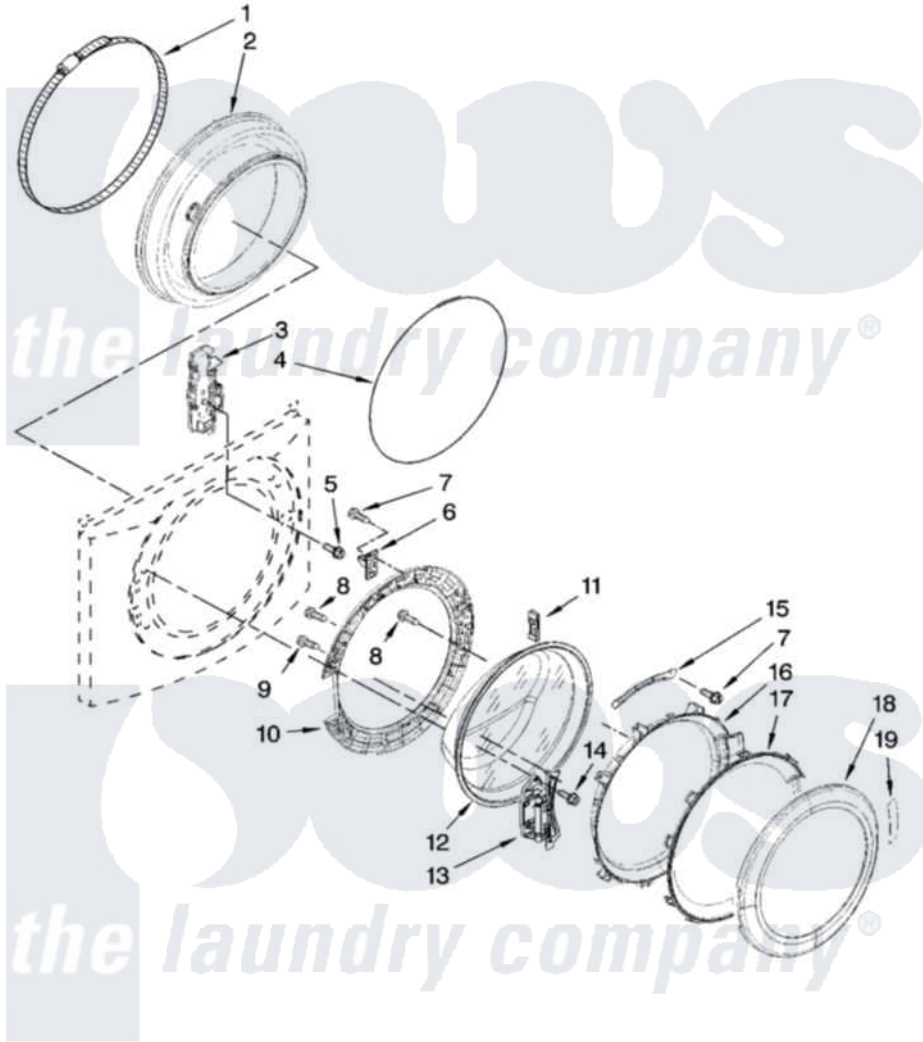

Whirlpool MFW9200SQ00 02 - DOOR AND LATCH PARTS

DOOR AND LATCH PARTS

For Model: MFW9200SQ00
(White)

W10135697

3

Whirlpool [Residential Whirlpool MFW9200SQ00 Washer Parts](#) Parts Diagram 02 - DOOR AND LATCH PARTS
Click on the part number to view part

Item	Original Part Number	Replaced By	Status	Part Description
1	W10100790	8182210		Clamp, Bellow
2	W10003800	8182119		Bellow
3	8540772	W10253483		Lock, Door
4	W10003490	8182211		Clamp, Bellow To Front Panel
5	8540725			Screw
6	W10003390	W10217552		Hook, Door
7	8540513	8182214		Screw
8	8540282	8181661		Screw, Actuator
9	8540284	8181660		Screw
10	W10003390	W10217552		Hook, Door
11	W10003430	W10128586		Clamp, Glass Support
12	W10003520	8181655		Glass, Door
13	W10005090	8183202		Hinge, Door
14	W10015090	489442		Screw 3 2217757 Roller, Front
15	W10003440	W10295703		Clamp, Glass
16	W10005220	8183256		Frame, Door Front Support

17 W10008990

[8183255](#)

Screen, Door

18 W10015680

[W10015740](#)

Trim Ring, Outer Door

19 [W10121607](#)

Pad, Door Handle