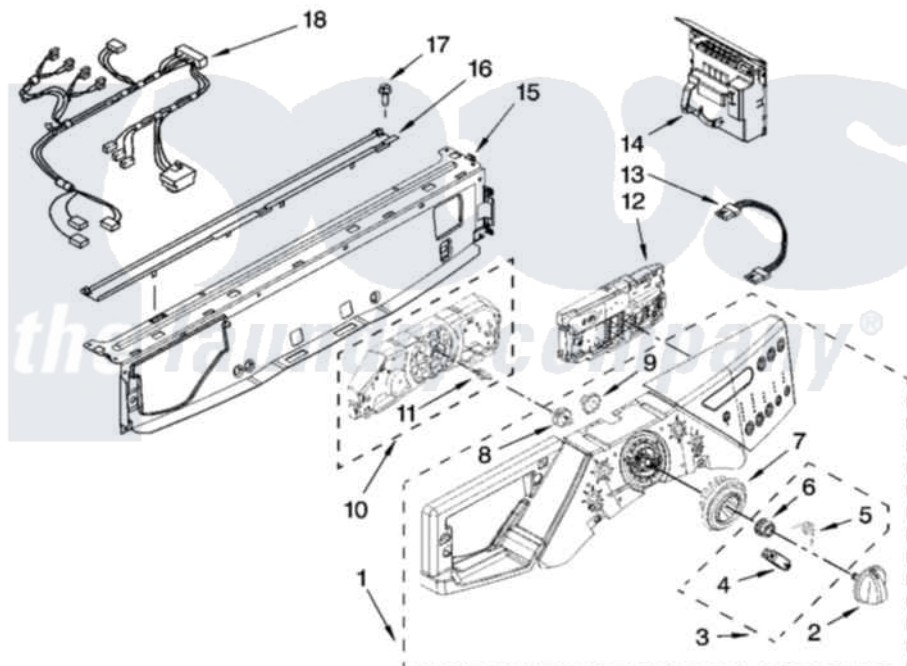

Whirlpool MFW9200SQ00 03 - CONTROL PANEL PARTS

CONTROL PANEL PARTS

For Model: MFW9200SQ00
(White)

Whirlpool [Residential Whirlpool MFW9200SQ00 Washer Parts](#) Parts Diagram 03 - CONTROL PANEL PARTS

[Click on the part number to view part](#)

Item	Original Part Number	Replaced By	Status	Part Description
1	8183228			Panel, Control
2	W10131368			Knob, Control
3	W10133927			Wheel, Detent Kit
4	W10131661	W10133927		Wheel, Detent Kit
5	W10131377	W10133927		Wheel, Detent Kit
6	W10131378	W10133927		Wheel, Detent Kit
7	W10131376	W10012410		Knob, Light Ring
8	W10131381			Wheel, Encoder
9	W10131382	W10012440		Retainer-Snap
10	8183260	W10319816		Control-Elec
11	8183177			Adapter, Encoder Wheel
12	8183261	W10319816		Control-Elec
13	8183254			Harness, Wiring
14	W10015490	W10115079		Control-Elec
15	W10059240			Brace, Front Top
16	W10003700	8183204		Channel, Water