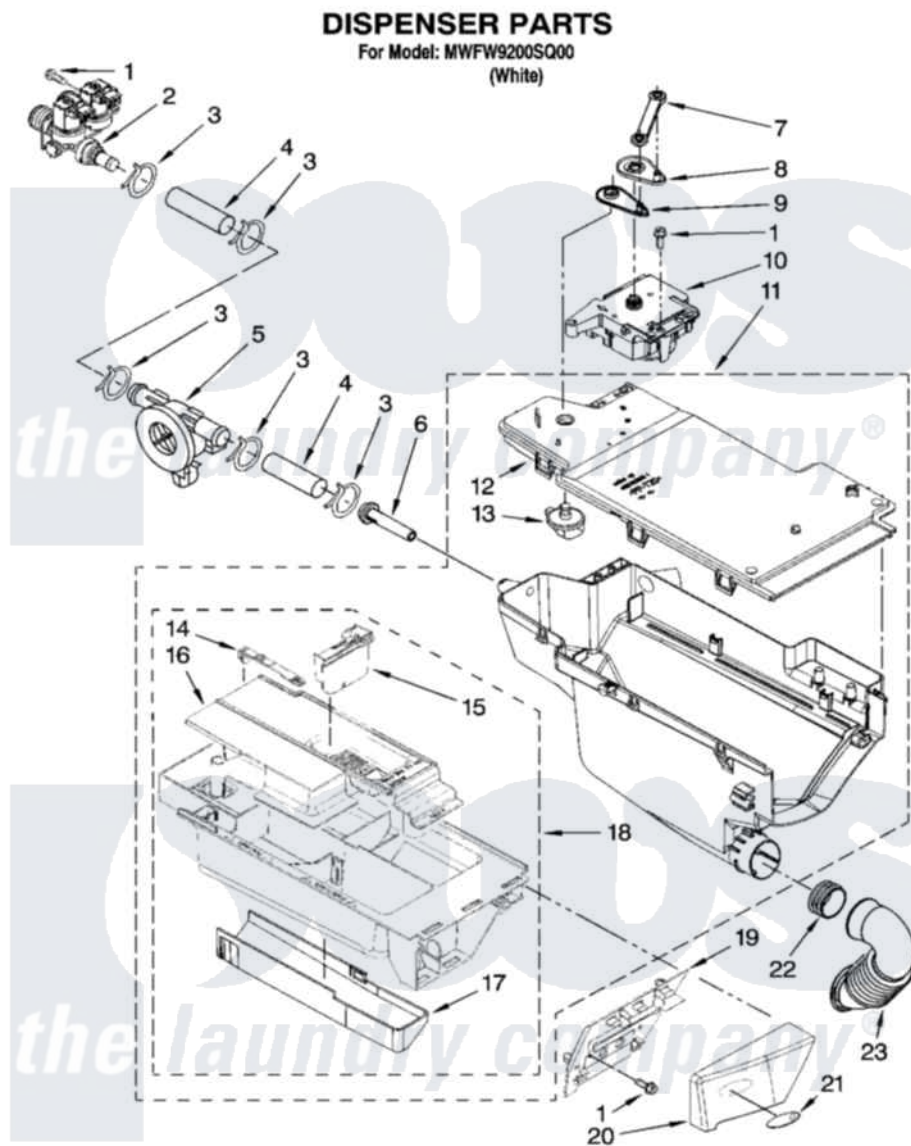

Whirlpool MFW9200SQ00 04 - DISPENSER PARTS

W10135697

5

Whirlpool [Residential Whirlpool MFW9200SQ00 Washer Parts](#) Parts Diagram 04 - DISPENSER PARTS
Click on the part number to view part

Item	Original Part Number	Replaced By	Status	Part Description
1	8540282	8181661		Screw, Actuator
2	8540751			Valve, Water Inlet
3	370450	596669		Clamp, Manifold
4	W10003220			Hose, Flowmeter And Valve
5	W10110225			Flowmeter
6	8540042	8183181		Nozzle, Inlet
7	W10003830	8183183		Lever, Water Distribution
8	W10003190	8183184		Cam, Actuator
9	W10003180	W10161052		Lever, Water Distribution
10	W10065190	W10352973		Actuator
11	W10074160	W10157886		Dispenser, Complete
12	W10005080	W10164400		Plate, Distribution
13	W10003110	8181712		Nozzle, Distribution
14	W10003170	8181721		Hook, Drawer
15	W10015200	W10121596		Separator, With Selection Slider
16	W10003150	W10121598		Syphon, Bleach/Softener

17	W10003140	8183179	Cover, Detergent Drawer
18	W10015190	8183173	Drawer, Detergent
19	8183238	W10156617	Bracket, Handle Fixation
20	8183234	280214	Handle
21	8183253		Medallion
22	W10003360	8181747	Seal
23	W10005300	8181718	Tube, Dispenser To Bellow