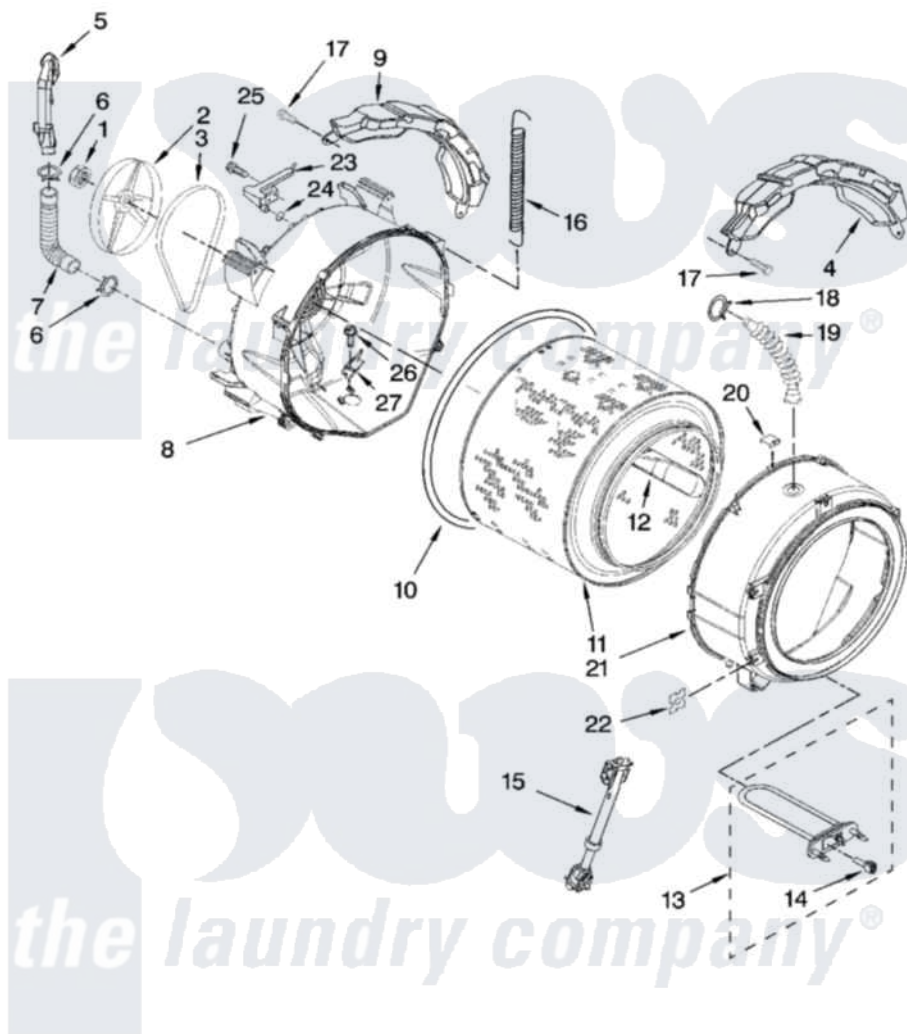

Whirlpool MFW9200SQ00 05 - TUB AND BASKET PARTS

TUB AND BASKET PARTS

For Model: MFW9200SQ00
(White)

W10135697

7

Whirlpool [Residential Whirlpool MFW9200SQ00 Washer Parts](#) Parts Diagram 05 - TUB AND BASKET PARTS
Click on the part number to view part

Item	Original Part Number	Replaced By	Status	Part Description
1	8533999	W10283361		Nut, Pulley
2	W10003730	8182650		Pulley
3	W10116915	W10388414		Belt
4	W10008880			Counterweight, Front
5	W10003500			Pipe, Ventilation
6	8540010	W10208156		Clamp
7	W10004330	8181743		Hose, Exhaust
8	W10004170	280232		Tub-Outer
9	W10008870			Counterweight, Rear
10	W10036350			Gasket, Tub
11	W10040480			Basket, Complete
12	W10002770	W10200794		Baffle, Tub
13	8540323	8182666		Element, Heating
14	8540226	8181705		Ntc
15	W10015830			Shock Absorber
16	W10127411	8182814		Spring, Suspension

17	W10094780	W10182109	Screw-Kit
18	3363365		Clamp, Hose
19	8540015		Hose, Exhaust
20	8540092		Clamp, Tub
21	W10004180	280238	Tub-Outer
22	8540072	8182512	Nut, Push-In
23	W10003600	8181731	Airtrap
24	W10004270	W10250553	O-Ring, Air Trap
25	8540513	8182214	Screw
26	8540880	8182214	Screw
27	W10015240	W10250558	Bracket, Heater Support