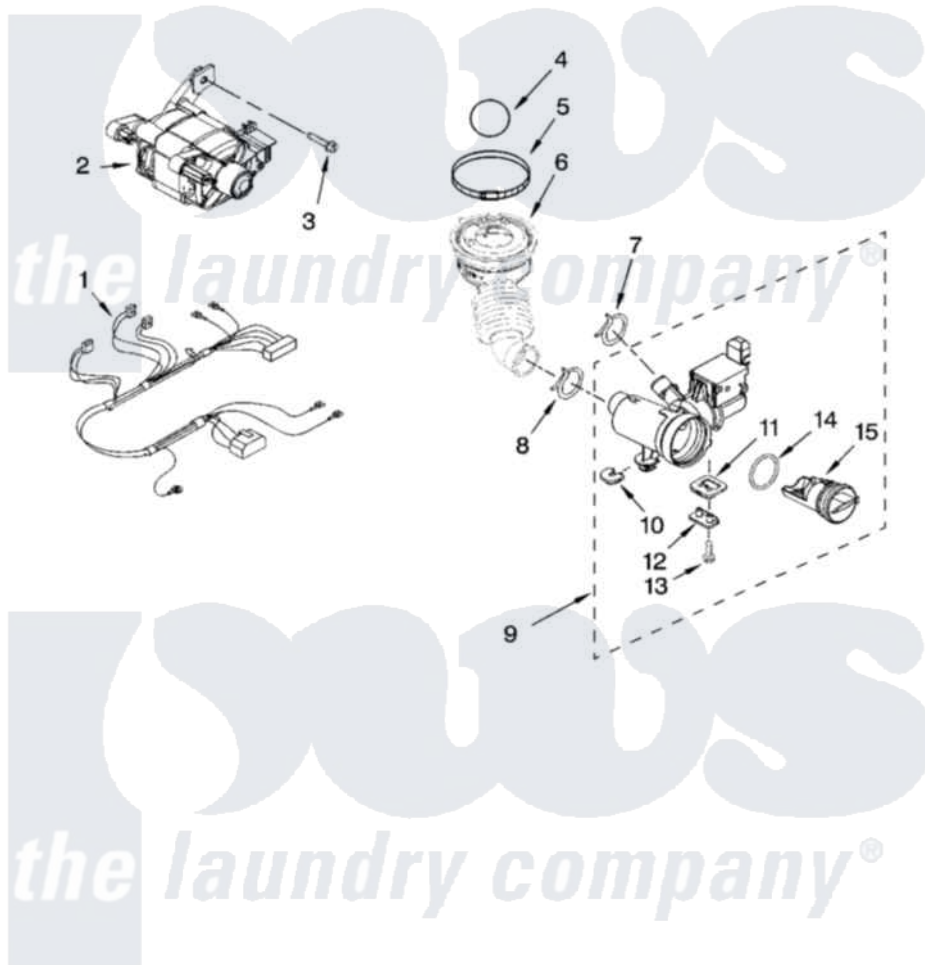

Whirlpool MFW9200SQ00 06 - PUMP AND MOTOR PARTS, OPTIONAL PARTS (NOT INCLUDED)

**PUMP AND MOTOR PARTS**

For Model: MFW9200SQ00  
(White)

W10135697

9

Whirlpool [Residential Whirlpool MFW9200SQ00 Washer Parts](#) Parts Diagram 06 - PUMP AND MOTOR PARTS, OPTIONAL PARTS (NOT INCLUDED)  
Click on the part number to view part

Item	Original Part Number	Replaced By	Status	Part Description
1	<a href="#">W10116561</a>			Harness, Motor
2	W10004230	<a href="#">W10140583</a>		Motor, Drive
3	<a href="#">8540134</a>			Bolt, Motor
4	W10003330	<a href="#">W10121657</a>		Ball
5	<a href="#">8540008</a>			Clamp
6	W10003240	<a href="#">8181732</a>		Hose, Tub To Pump
7	<a href="#">356138</a>			Clamp, Hose
8	370448	<a href="#">616099</a>		Clamp
9	W10117829	<a href="#">W10130913</a>		Pump
10	<a href="#">W10034820</a>			Foot, Rubber
11	<a href="#">W10034830</a>			Foot, Rubber
12	<a href="#">8540033</a>			Cap, Right Foot
13	<a href="#">8533964</a>			Screw, 10-16 X 1.25
14	8540025	<a href="#">W10130913</a>		Pump
15	8540996	<a href="#">W10130913</a>		Pump

	<a href="#">72017</a>		Paint, Touch-Up
"	<a href="#">350938</a>		Paint, Pressurized Spray B
"	<a href="#">350930</a>		Paint, Pressurized Spray B
"	<a href="#">799344</a>		Paint, Touch-Up )
"	BLANK	Not Available	ACCESSORY PARTS
"	<a href="#">285863</a>		Water System Parts