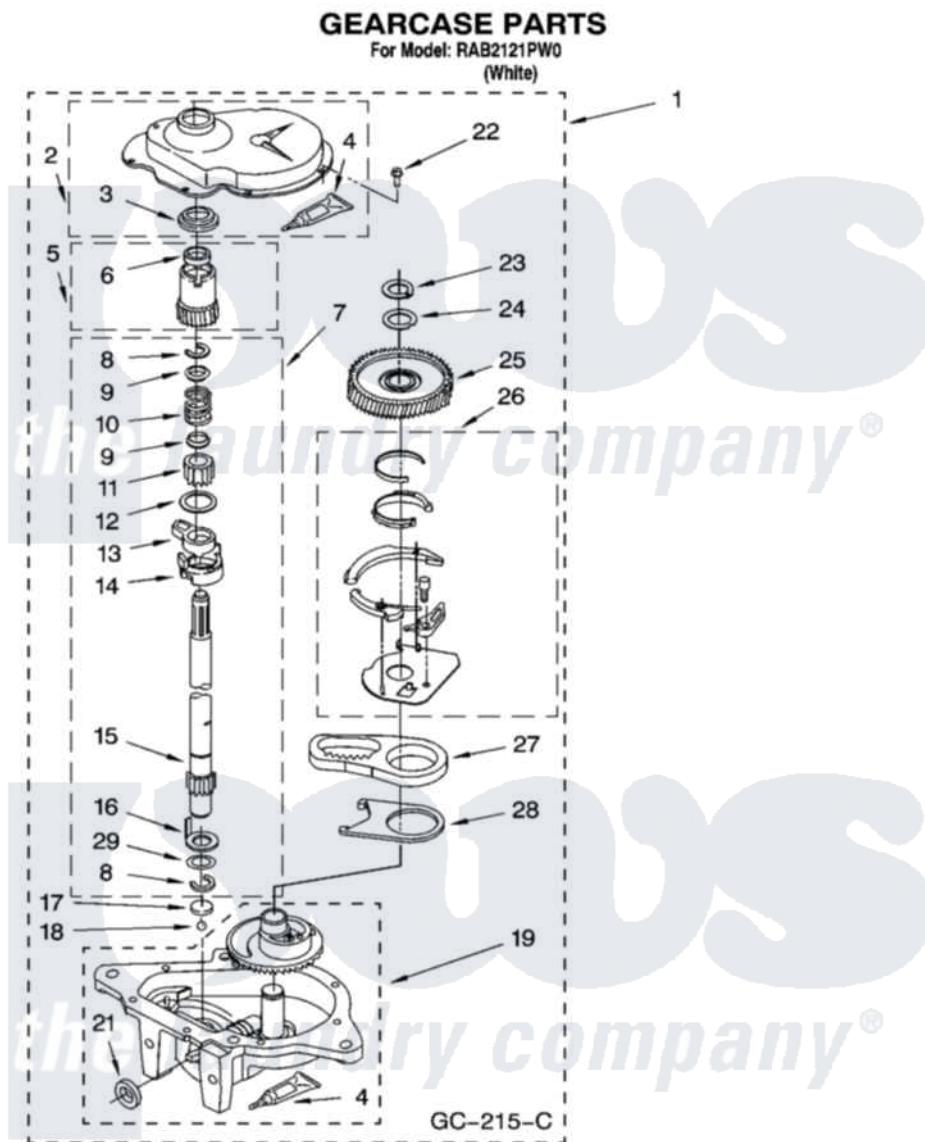

Whirlpool RAB2121PW0 08 - GEARCASE PARTS

12

8180384

Whirlpool [Residential Whirlpool RAB2121PW0 Washer Parts](#) Parts Diagram 08 - GEARCASE PARTS
Click on the part number to view part

Item	Original Part Number	Replaced By	Status	Part Description
1	3360630	3360629		Gearcase
2	285202			Cover, Gearcase
3	3349985			Seal, Gearcase Cover
4	285195			Sealer Sealer, Gasket
5	63320	285362		Gear and Pinion
6	356427			Seal, Spin Pinion
7	389387			Shaft, Agitator
8	90369		Not Available	Ring, Retaining (2)
9	62677			Retainer, Spring
10	62676			Spring, Agitator
11	63273	285509		Shaft, Agitator
12	62619			Washer, Agitator Gear
13	62580	285206		Cam-Agitator
14	62581	285206		Cam-Agitator
15	285509			Shaft, Agitator
16	62618			Washer, Cam Thrust

17	16018	285205	Bearing
18	85529	285205	Bearing
19	389230	285515	Gearcase
21	285352		Seal Kit, Thrust Plug
22	3351614		Screw, Gearcase Cover Mounting
23	3362552	285765	Ring-Retr
24	285735	285766	Washer Kit, Thrust
25	62570	285362	Gear and Pinon
26	388253	999516	Shelf-Glas
27	3349296	8546456	Rack, Connecting
28	62621		Actuator, Shift
29	388815		Washer, Intermediate 1 3976263 Miscellaneous Parts Bag 2 3976300 Washer, Inlet Hose 3 3366913 Clamp, Hose