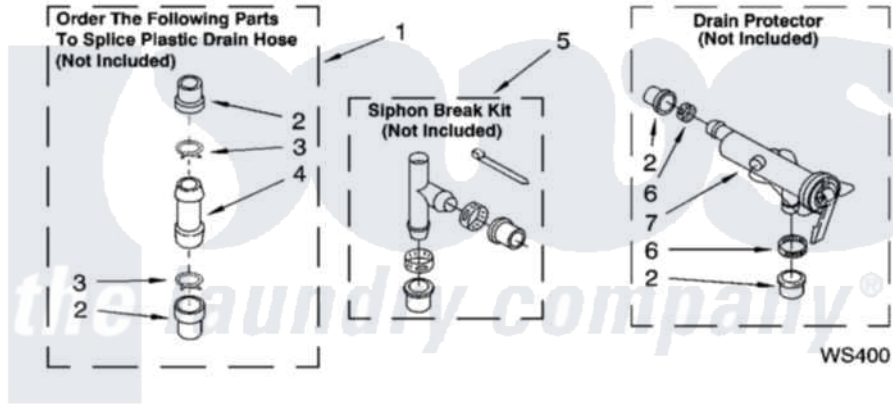

**WATER SYSTEM PARTS**

For Model: RAB2121PW0  
(White)

WS400

8180384

13

Whirlpool [Residential Whirlpool RAB2121PW0 Washer Parts](#) Parts Diagram 09 - WATER SYSTEM PARTS  
Click on the part number to view part

Item	Original Part Number	Replaced By	Status	Part Description
1	<a href="#">285442</a>			Water System Parts
2	<a href="#">285321</a>			Water System Parts
3	370447	<a href="#">285655</a>		Clamp, Hose
4	<a href="#">16272</a>			Connector, Straight
5	<a href="#">285320</a>			Water System Parts
6	65349	<a href="#">285655</a>		Clamp, Hose
7	<a href="#">367031</a>			Water System Parts