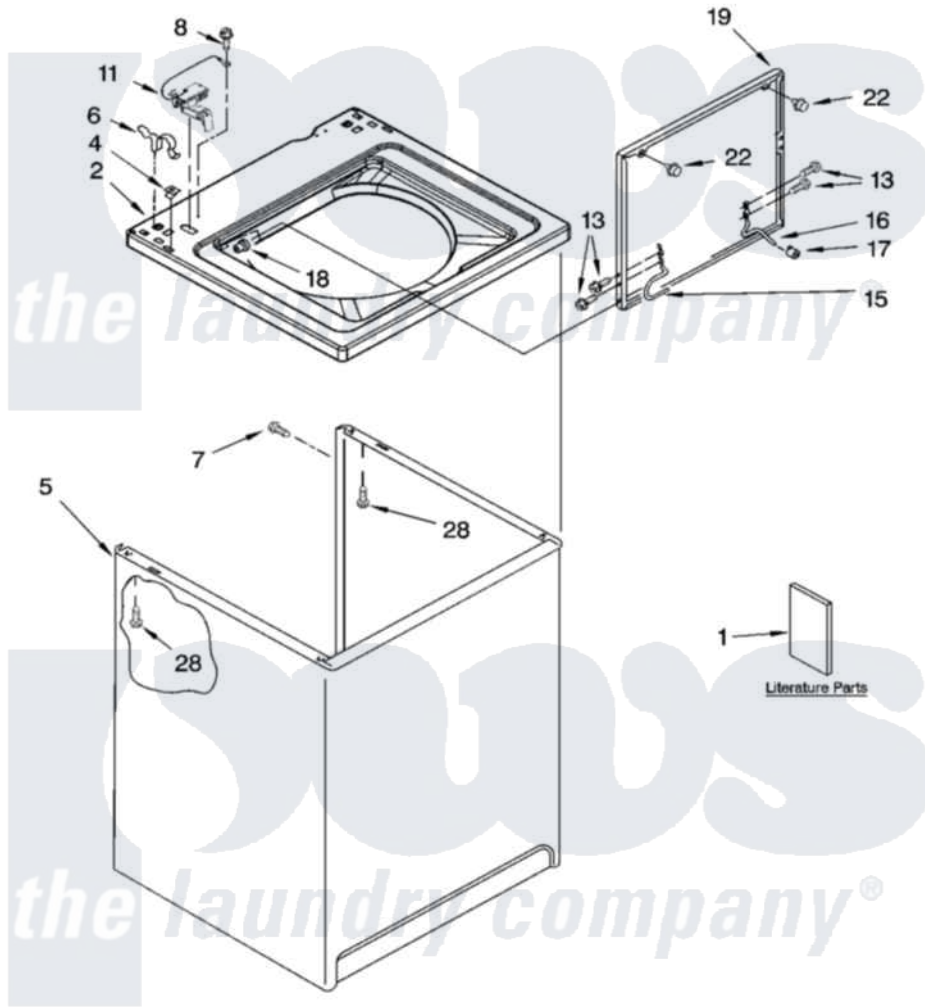

Whirlpool RAB2121PW1 01 - TOP AND CABINET PARTS

TOP AND CABINET PARTS

For Model: RAB2121PW1
(White)

AUTOMATIC
WASHER

1-05 Litho in U.S.A. (drd)

1

Part No. 8180587

Whirlpool [Residential Whirlpool RAB2121PW1 Washer Parts](#) Parts Diagram 01 - TOP AND CABINET PARTS

[Click on the part number to view part](#)

Item	Original Part Number	Replaced By	Status	Part Description
1	3957165		Not Available	Installation Instructions
"	3955872		Not Available	Use & Care Guide
"	3955913		Not Available	Feature Sheet
"	8546684		Not Available	Wiring Diagram
"	3957325		Not Available	Energy Guide
2	8541621			Top
4	357213			Nut, Push-In
5	63128			Cabinet
6	62780			Clip, Top And Cabinet And Rear Panel
7	3357011	308685		Side Trim)
8	3351614			Screw, Gearcase Cover Mounting
11	8318084			Switch, Lid
13	3351355	W10119828		Screw, Lid Hinge Mounting
15	8318088			Hinge, Lid
16	54583			Hinge, Lid

17	19119		Bumper, Lid Hinge
18	21258		Bearing, Lid Hinge
19	8542382	W10193857	Lid
22	9724509		Bumper, Lid
28	3390631		Screw, 10-16 X 3/8