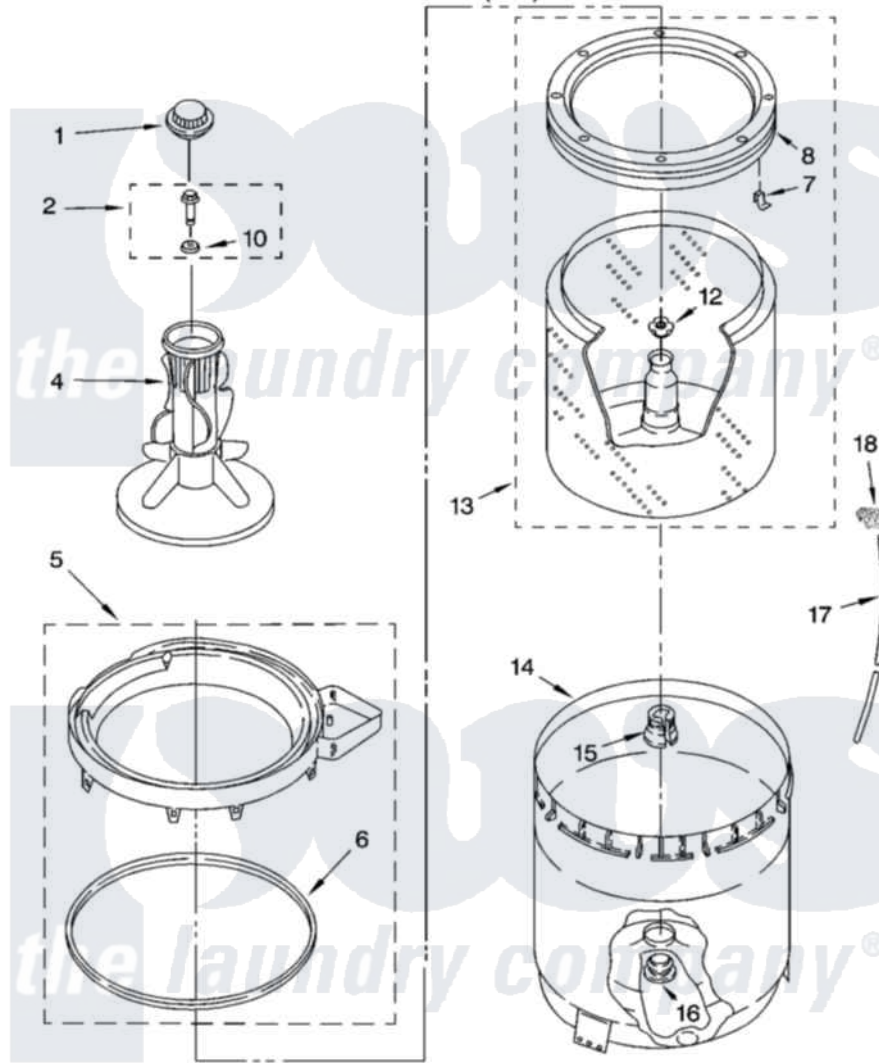

Whirlpool RAB2121PW1 03 - AGITATOR, BASKET AND TUB PARTS

AGITATOR, BASKET AND TUB PARTS

For Model: RAB2121PW1
(White)

8180587

5

Whirlpool [Residential Whirlpool RAB2121PW1 Washer Parts](#) Parts Diagram 03 - AGITATOR, BASKET AND TUB PARTS

[Click on the part number to view part](#)

Item	Original Part Number	Replaced By	Status	Part Description
1	3355758			Cap, Agitator
2	358237			Screw And Washer
4	3350151	285622		Agitator
5	3360611			Tub Ring And Gasket Assembly
6	3359586			Gasket, Tub Ring
7	8519815			Clip, Balance Ring
8	3956205			Balance Ring
10	3949550			Washer
12	21366			Nut, Spanner
13	3956206	3956207		Basket And Balance Ring
14	63125			Tub
15	389140			Tub Block, Basket Drive
16	383727			Gasket, Centerpod
17	3363657	353244		Hose, Pressure Switch
18	2219077			Clip, Pressure Switch Hose