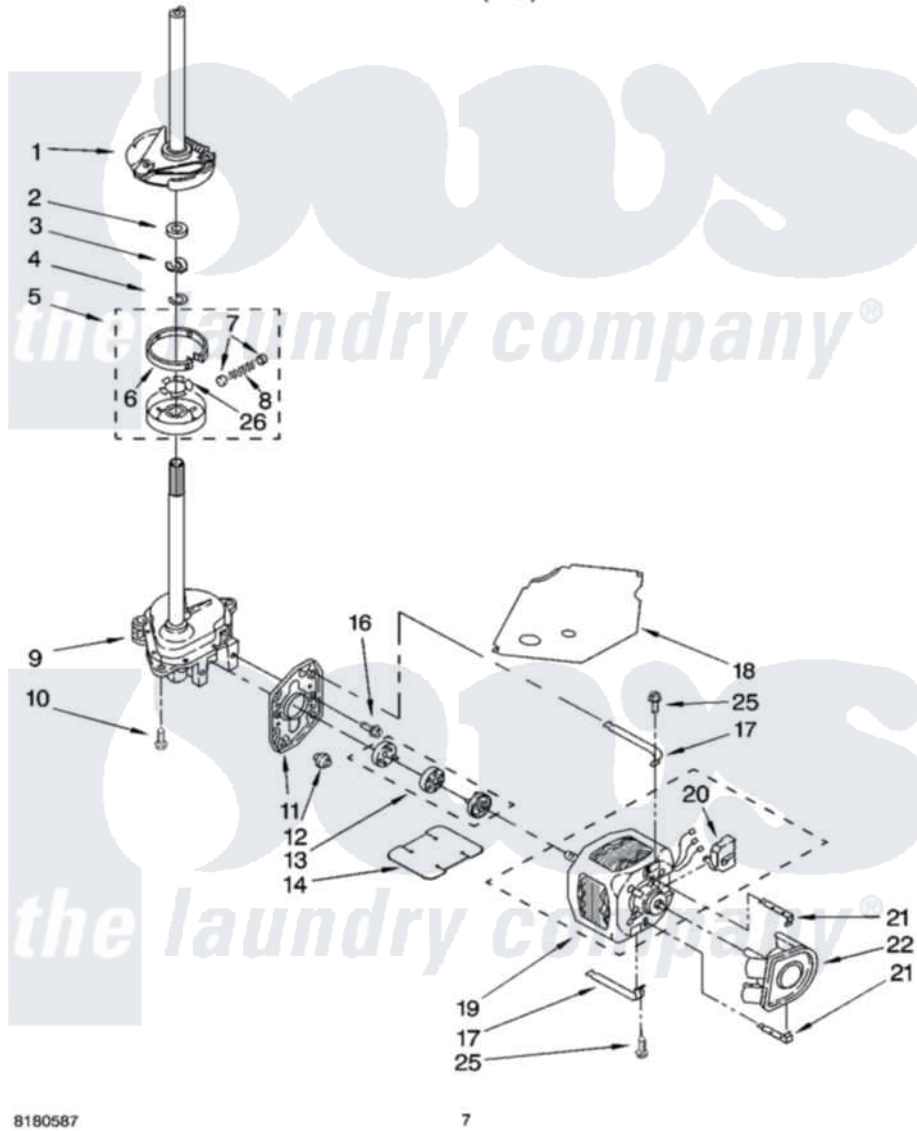

# Whirlpool RAB2121PW1 04 - BRAKE, CLUTCH, GEARCASE, MOTOR AND PUMP PARTS

## BRAKE, CLUTCH, GEARCASE, MOTOR AND PUMP PARTS For Model: RAB2121PW1 (White)

8180587

7

Whirlpool [Residential Whirlpool RAB2121PW1 Washer Parts](#) Parts Diagram 04 - BRAKE, CLUTCH, GEARCASE, MOTOR AND PUMP PARTS  
Click on the part number to view part

Item	Original Part Number	Replaced By	Status	Part Description
1	388951	<a href="#">285792</a>		Basketdrive
2	<a href="#">63292</a>			Washer, Spin Tube Thrust
3	62697	<a href="#">W10080230</a>		Ring, Spin Tube Support
4	63283	<a href="#">285353</a>		Ring
5	3951311	<a href="#">285785</a>		Clutch
6	3951308	<a href="#">285790</a>		Lining
7	<a href="#">62646</a>			Cap, Clutch Spring
8	<a href="#">3946792</a>			Spring And Damper Assembly
9	3360630	<a href="#">3360629</a>		Gearcase
10	3357334	<a href="#">3400516</a>		Screw Anti-Rattle
11	<a href="#">62611</a>			Plate, Motor Mount To Gearcase
12	<a href="#">62691</a>			Grommet, Motor
13	285753	<a href="#">285753A</a>		Coupling
14	<a href="#">3946532</a>			Shield, Motor

16	<a href="#">3400516</a>		Screw Anti-Rattle
17	3349637	<a href="#">W10086010</a>	Retainer, Motor
18	<a href="#">3362089</a>		Shield, Tub To Motor
19	8528158	<a href="#">661600</a>	Motor, Main Drive
20	<a href="#">3952056</a>		Switch, Main Drive Motor
21	<a href="#">8546127</a>		Retainer, Pump
22	<a href="#">3363394</a>		Pump
25	3387485	<a href="#">273556</a>	Screw, 10-16 X 5/8
26	<a href="#">3355454</a>		Clip, Main Drive