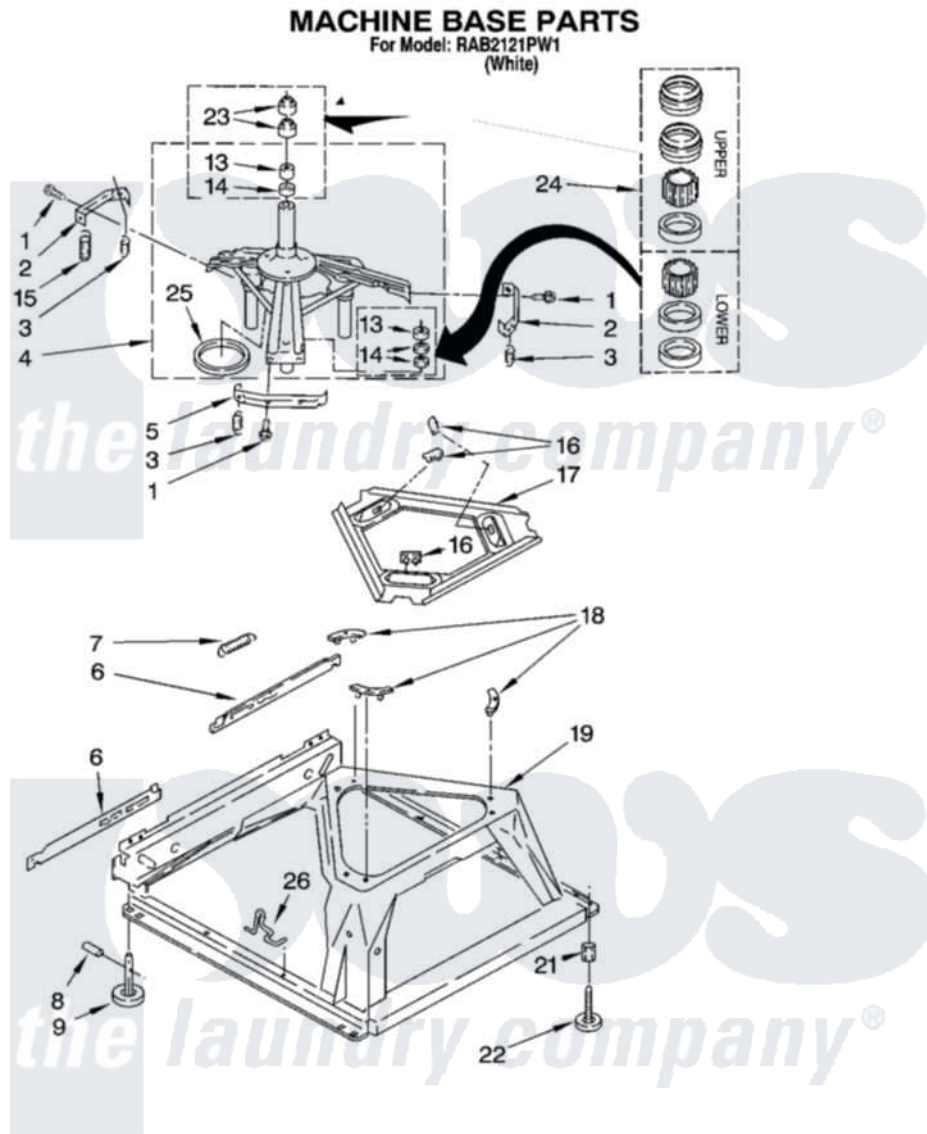

Whirlpool RAB2121PW1 05 - MACHINE BASE PARTS

8

8180587

Whirlpool [Residential Whirlpool RAB2121PW1 Washer Parts](#) Parts Diagram 05 - MACHINE BASE PARTS
Click on the part number to view part

Item	Original Part Number	Replaced By	Status	Part Description
1	3400076			Screw, Bracket Mounting
2	64067			Bracket, Spring Outer
3	63907			Spring, Suspension
4	3362087	280184		Support
5	64065			Bracket, Spring Outer
6	63138			Link, Leveling Mechanism
7	62597	8316845		Spring
8	62837			Pin, Knurled
9	62596	285244		Feet-Leveling
13	3347047	8546455		Bearing, Centerpost
14	357409	359449		Seal, Agitator Shaft
15	8534035	285901		Spring
16	62568	285219		Pad
17	3946509			Plate, Suspension
18	3363660	285744		Pad
19	3349337	285459		Base

21	3359452		Nut, Lock
22	389102	W10001130	Foot, Leveling
23	356934	8577376	Seal, Centerpost
24	285203		Centerpost Bearing Kit
25	63134		Ring, Sound Deadening
26	63806	W10145155	Retainer, Suspension Spring