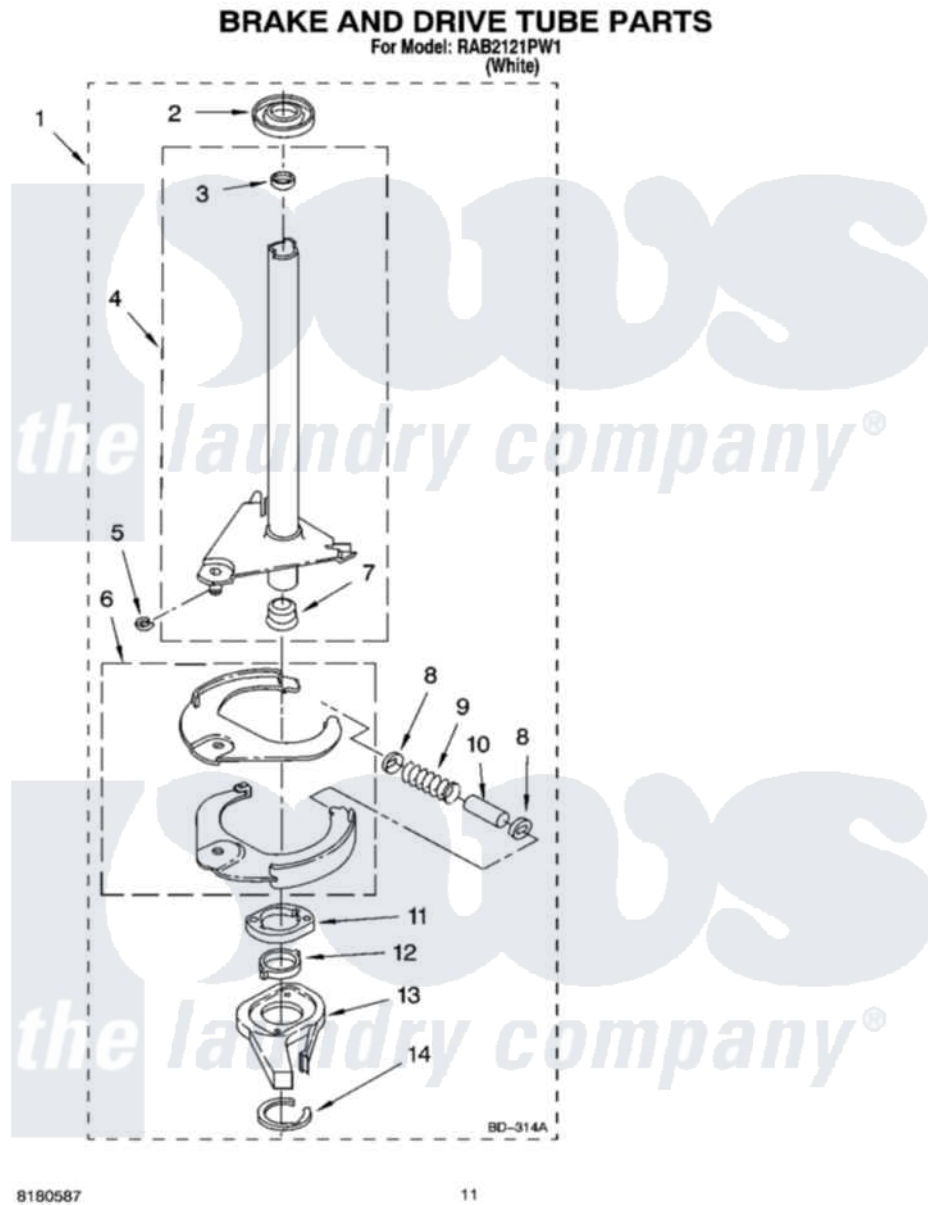

Whirlpool RAB2121PW1 07 - BRAKE AND DRIVE TUBE PARTS

8180587

11

Whirlpool [Residential Whirlpool RAB2121PW1 Washer Parts](#) Parts Diagram 07 - BRAKE AND DRIVE TUBE PARTS
Click on the part number to view part

Item	Original Part Number	Replaced By	Status	Part Description
1	388951	285792		Basketdrive
2	62658			Ring, Thrust
3	356427			Seal, Spin Pinion
4	64027	64208		Tube-Spin
5	64035	W10083190		Ring, Retaining
6	64232	285438		Shoe-Brake
7	62703	8546462		"T" Bearing, Spin Tube
8	3353956	285658		Sleeve
9	62647		Not Available	Spring, Brake
10	3355360	285658		Sleeve
11	661516	8546461		Cam, Brake Release
12	63022			Sleeve, Cam
13	64194	285790		Lining
14	90368	W10083200		Ring, Retaining
"	N/A		Not Available	FOLLOWING PARTS NOT ILLUSTRATED
"	285208			Lubricant