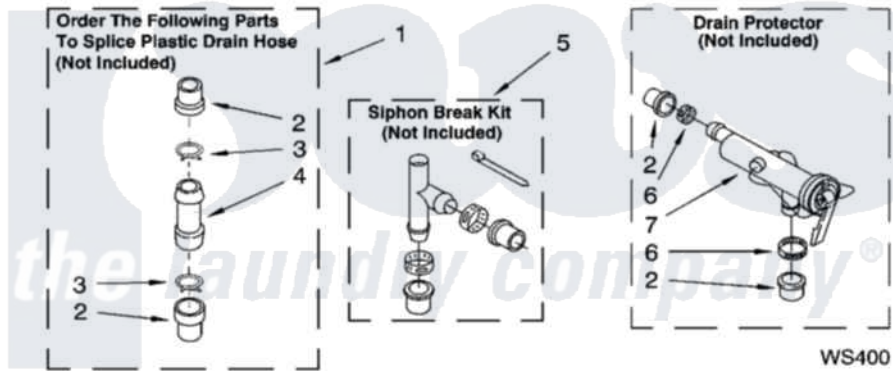

Whirlpool RAB2121PW1 09 - WATER SYSTEM PARTS, MISCELLANEOUS PARTS, OPTIONAL PARTS (NOT INCLUDED)

**WATER SYSTEM PARTS**  
For Model: RAB2121PW1  
(White)

8180587

13

Whirlpool [Residential Whirlpool RAB2121PW1 Washer Parts](#) Parts Diagram 09 - WATER SYSTEM PARTS, MISCELLANEOUS PARTS, OPTIONAL PARTS (NOT INCLUDED)  
Click on the part number to view part

Item	Original Part Number	Replaced By	Status	Part Description
1	<a href="#">285442</a>			Water System Parts
2	<a href="#">285321</a>			Water System Parts
3	370447	<a href="#">285655</a>		Clamp, Hose
4	<a href="#">16272</a>			Connector, Straight
5	<a href="#">285320</a>			Water System Parts
6	65349	<a href="#">285655</a>		Clamp, Hose
7	<a href="#">367031</a>			Water System Parts
1	<a href="#">3957361</a>			Miscellaneous Parts Bag
2	3976300	<a href="#">16123</a>		Washer Inlet-Hose Miscellaneous Parts Must be Ordered Separately.
3	<a href="#">3359452</a>			Nut, Lock
4	389102	<a href="#">W10001130</a>		Foot, Leveling
	<a href="#">72017</a>			Paint, Touch-Up
"	<a href="#">350938</a>			Paint, Pressurized Spray B