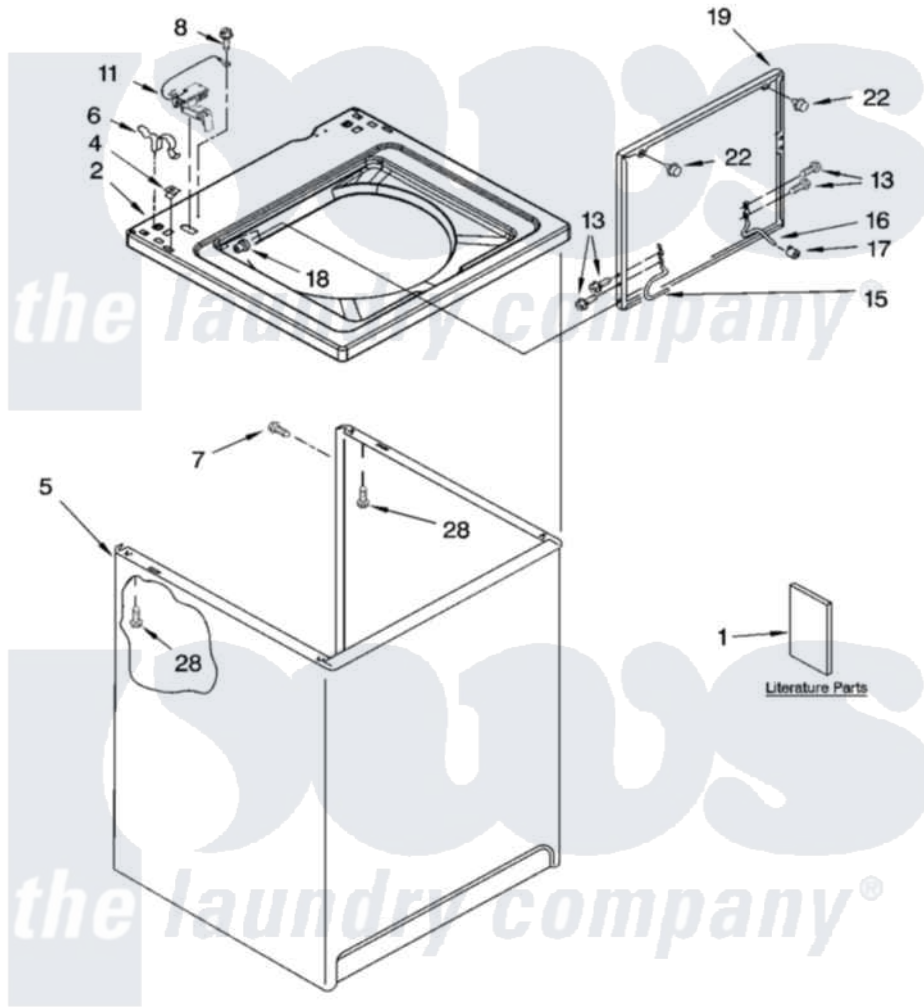

# Whirlpool RAB2121PW2 01 - TOP AND CABINET PARTS

## TOP AND CABINET PARTS

For Model: RAB2121PW2  
(White)

AUTOMATIC  
WASHER

11-05 Litho in U.S.A. (dtd)

1

Part No. 8180995

Whirlpool [Residential Whirlpool RAB2121PW2 Washer Parts](#) Parts Diagram 01 - TOP AND CABINET PARTS

[Click on the part number to view part](#)

Item	Original Part Number	Replaced By	Status	Part Description
1	3957165		Not Available	Installation Instructions
"	3955872		Not Available	Use & Care Guide
"	3955913		Not Available	Feature Sheet
"	8546684		Not Available	Wiring Diagram
"	3957471		Not Available	Energy Guide
2	<a href="#">8541621</a>			Top
4	<a href="#">357213</a>			Nut, Push-In
5	<a href="#">63128</a>			Cabinet
6	<a href="#">62780</a>			Clip, Top And Cabinet And Rear Panel
7	3357011	<a href="#">308685</a>		Side Trim )
8	<a href="#">3351614</a>			Screw, Gearcase Cover Mounting
11	<a href="#">8318084</a>			Switch, Lid
13	3351355	<a href="#">W10119828</a>		Screw, Lid Hinge Mounting
15	<a href="#">8318088</a>			Hinge, Lid
16	<a href="#">54583</a>			Hinge, Lid

17	<a href="#">19119</a>		Bumper, Lid Hinge
18	<a href="#">21258</a>		Bearing, Lid Hinge
19	8542382	<a href="#">W10193857</a>	Lid
22	<a href="#">9724509</a>		Bumper, Lid
28	<a href="#">3390631</a>		Screw, 10-16 X 3/8