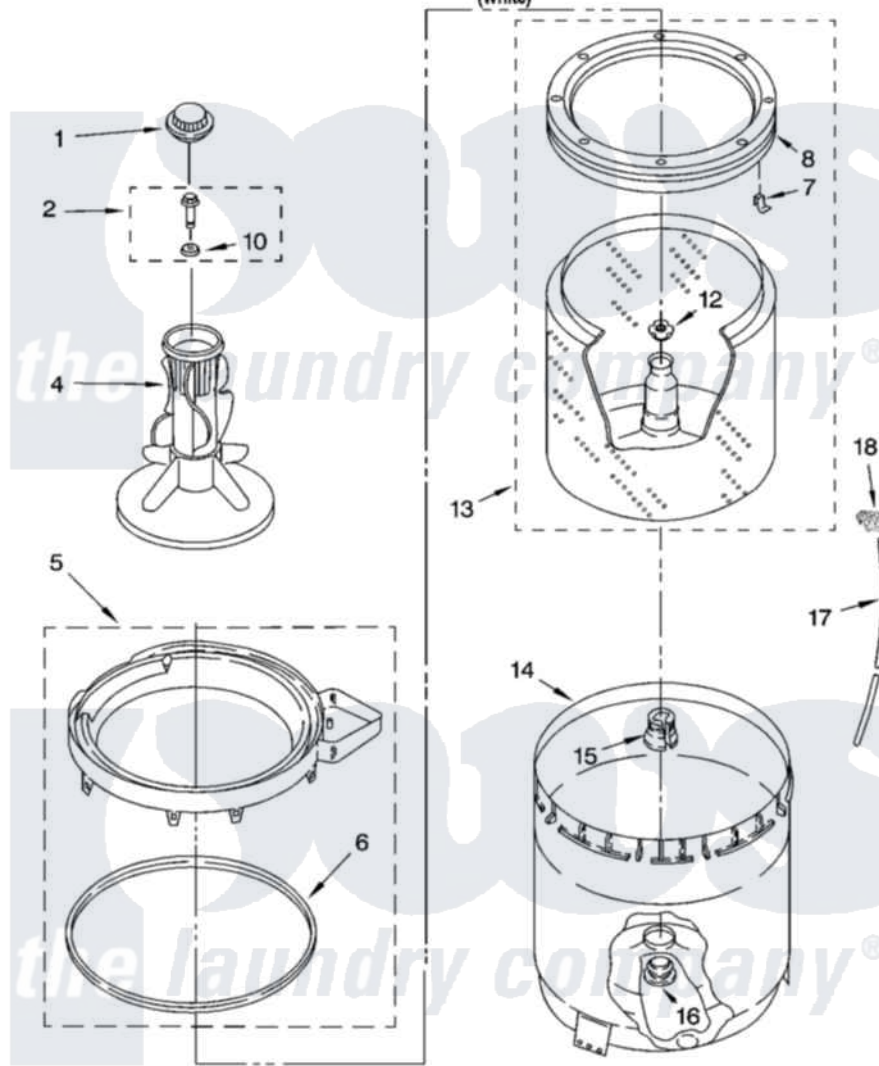

Whirlpool RAB2121PW2 03 - AGITATOR, BASKET AND TUB PARTS

AGITATOR, BASKET AND TUB PARTS

For Model: RAB2121PW2
(White)

8180995

5

Whirlpool [Residential Whirlpool RAB2121PW2 Washer Parts](#) Parts Diagram 03 - AGITATOR, BASKET AND TUB PARTS

[Click on the part number to view part](#)

Item	Original Part Number	Replaced By	Status	Part Description
1	3355758			Cap, Agitator
2	358237			Screw And Washer
4	3350151	285622		Agitator
5	3360611			Tub Ring And Gasket Assembly
6	3359586			Gasket, Tub Ring
7	8519815			Clip, Balance Ring
8	3956205			Balance Ring
10	3949550			Washer
12	21366			Nut, Spanner
13	3956206	3956207		Basket And Balance Ring
14	63125			Tub
15	389140			Tub Block, Basket Drive
16	383727			Gasket, Centerpod
17	3363657	353244		Hose, Pressure Switch
18	2219077			Clip, Pressure Switch Hose