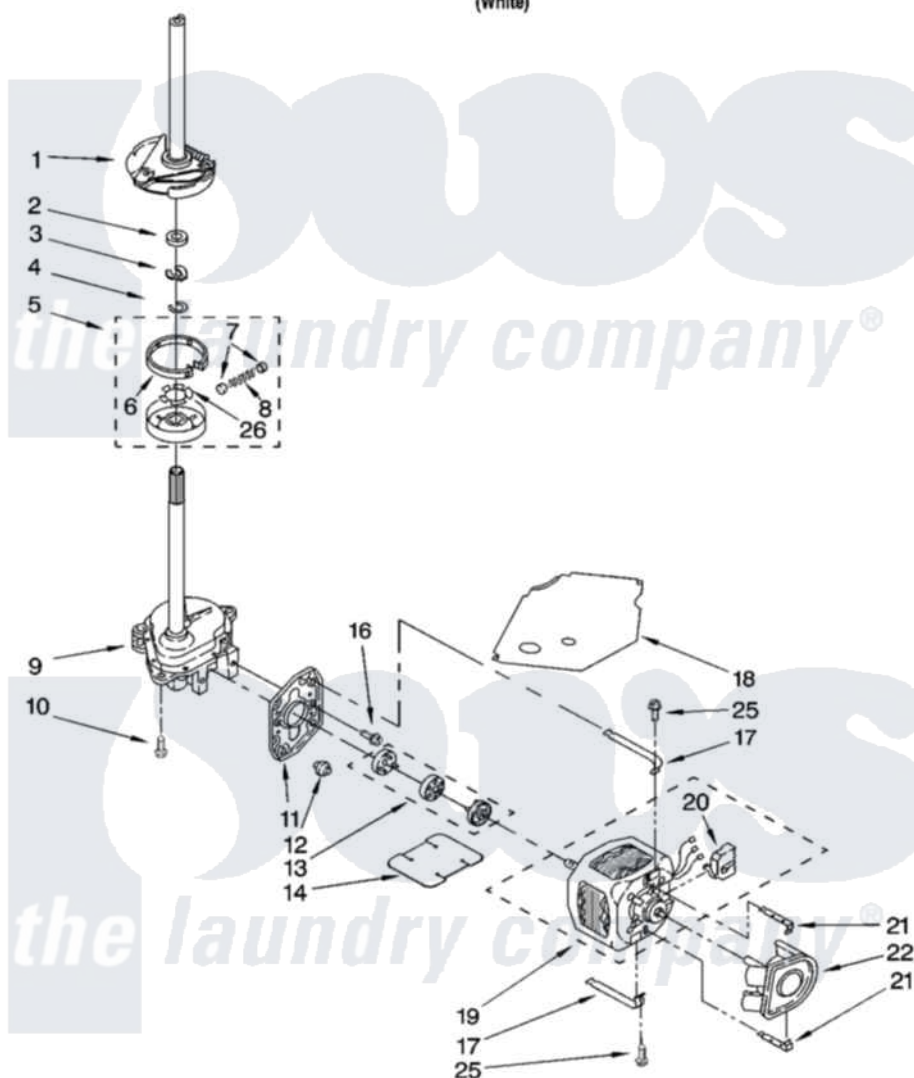

Whirlpool RAB2121PW2 04 - BRAKE, CLUTCH, GEARCASE, MOTOR AND PUMP PARTS

BRAKE, CLUTCH, GEARCASE, MOTOR AND PUMP PARTS

For Model: RAB2121PW2
(White)

8180995

7

Whirlpool [Residential Whirlpool RAB2121PW2 Washer Parts](#) Parts Diagram 04 - BRAKE, CLUTCH, GEARCASE, MOTOR AND PUMP PARTS
Click on the part number to view part

Item	Original Part Number	Replaced By	Status	Part Description
1	388951	285792		Basketdrive
2	63292			Washer, Spin Tube Thrust
3	62697	W10080230		Ring, Spin Tube Support
4	63283	285353		Ring
5	3951311	285785		Clutch
6	3951308	285790		Lining
7	62646			Cap, Clutch Spring
8	3946792			Spring And Damper Assembly
9	3360630	3360629		Gearcase
10	3357334	3400516		Screw Anti-Rattle
11	62611			Plate, Motor Mount To Gearcase
12	62691			Grommet, Motor
13	285753	285753A		Coupling
14	3946532			Shield, Motor

16	3400516		Screw Anti-Rattle
17	3349637	W10086010	Retainer, Motor
18	3362089		Shield, Tub To Motor
19	8528158	661600	Motor, Main Drive
20	3952056		Switch, Main Drive Motor
21	8546127		Retainer, Pump
22	3363394		Pump
25	3387485	273556	Screw, 10-16 X 5/8
26	3355454		Clip, Main Drive