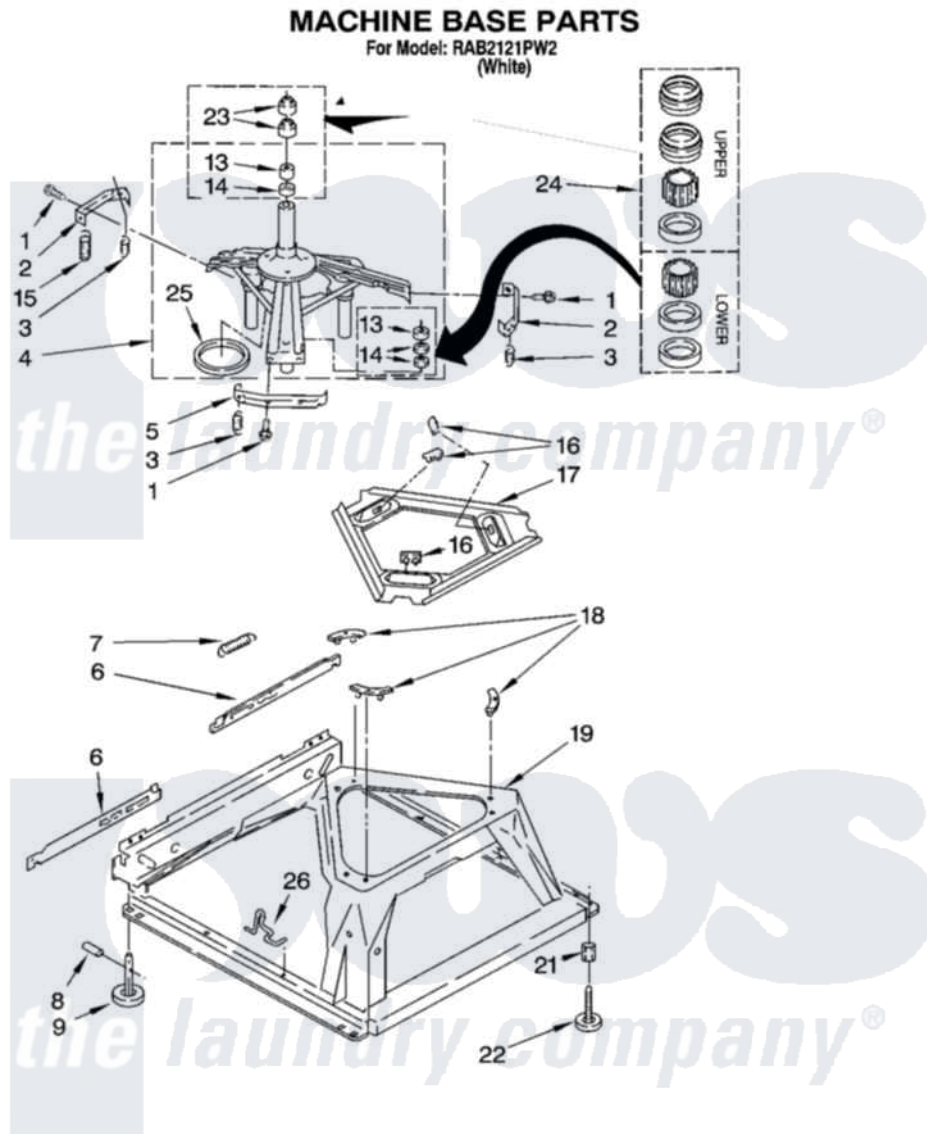

Whirlpool RAB2121PW2 05 - MACHINE BASE PARTS

8

8180995

Whirlpool Residential Whirlpool RAB2121PW2 Washer Parts Parts Diagram 05 - MACHINE BASE PARTS
[Click on the part number to view part](#)

Item	Original Part Number	Replaced By	Status	Part Description
1	3400076			Screw, Bracket Mounting
2	64067			Bracket, Spring Outer
3	63907			Spring, Suspension
4	8575214	280184		Support
5	64065			Bracket, Spring Outer
6	63138			Link, Leveling Mechanism
7	62597	8316845		Spring
8	62837			Pin, Knurled
9	62596	285244		Feet-Leveling
13	8546455			Bearing, Centerpost
14	357409	359449		Seal, Agitator Shaft
15	8534035	285901		Spring
16	62568	285219		Pad
17	3946509			Plate, Suspension
18	3363660	285744		Pad
19	3349337	285459		Base

21	3359452		Nut, Lock
22	389102	W10001130	Foot, Leveling
23	356934	8577376	Seal, Centerpost
24	285203		Centerpost Bearing Kit
25	63134		Ring, Sound Deadening
26	63806	W10145155	Retainer, Suspension Spring