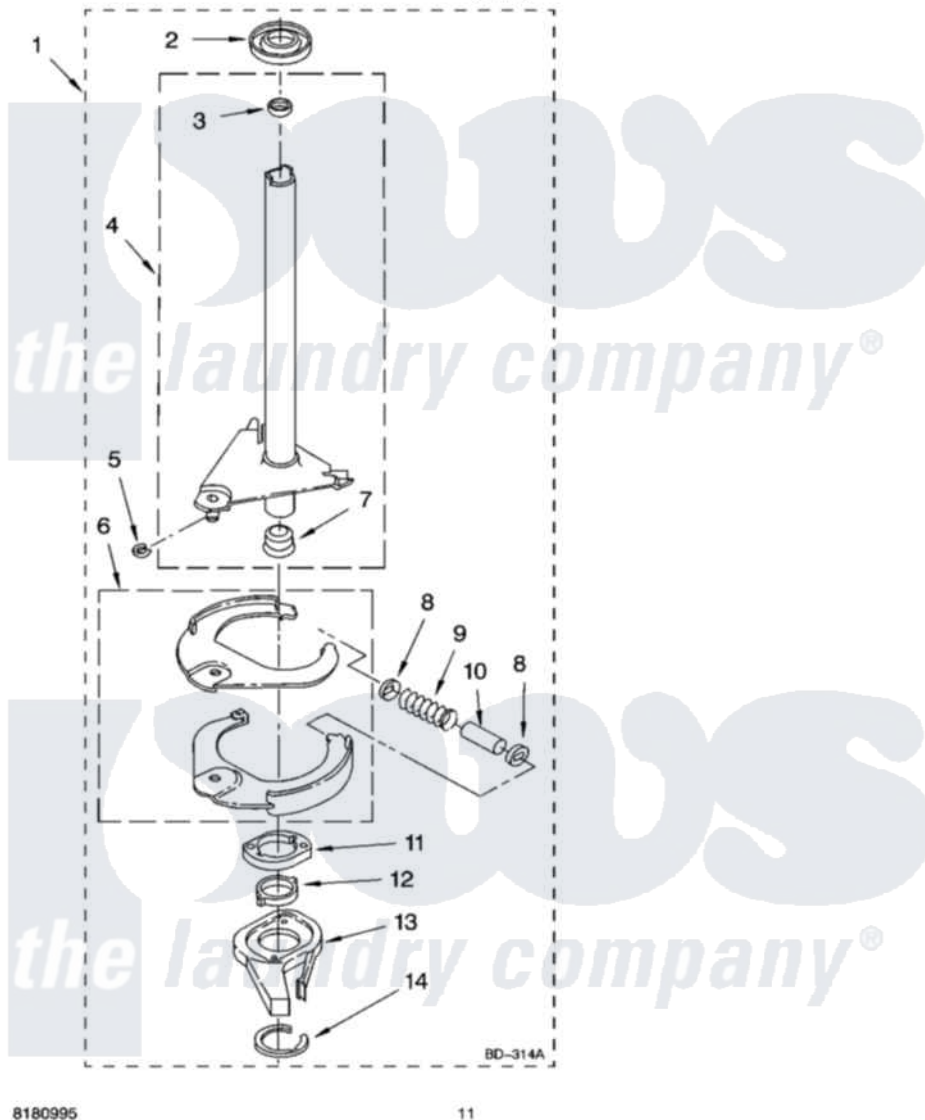

Whirlpool RAB2121PW2 07 - BRAKE AND DRIVE TUBE PARTS

BRAKE AND DRIVE TUBE PARTS

For Model: RAB2121PW2
(White)

8180995

11

Whirlpool [Residential Whirlpool RAB2121PW2 Washer Parts](#) Parts Diagram 07 - BRAKE AND DRIVE TUBE PARTS

[Click on the part number to view part](#)

Item	Original Part Number	Replaced By	Status	Part Description
1	388951	285792		Basketdrive
2	62658			Ring, Thrust
3	356427			Seal, Spin Pinion
4	64027	64208		Tube-Spin
5	64035	W10083190		Ring, Retaining
6	64232	285438		Shoe-Brake
7	62703	8546462		"T" Bearing, Spin Tube
8	3353956	285658		Sleeve
9	62647		Not Available	Spring, Brake
10	3355360	285658		Sleeve
11	661516	8546461		Cam, Brake Release
12	63022			Sleeve, Cam
13	64194	285790		Lining
14	90368	W10083200		Ring, Retaining
"	N/A		Not Available	FOLLOWING PARTS NOT ILLUSTRATED
"	285208			Lubricant