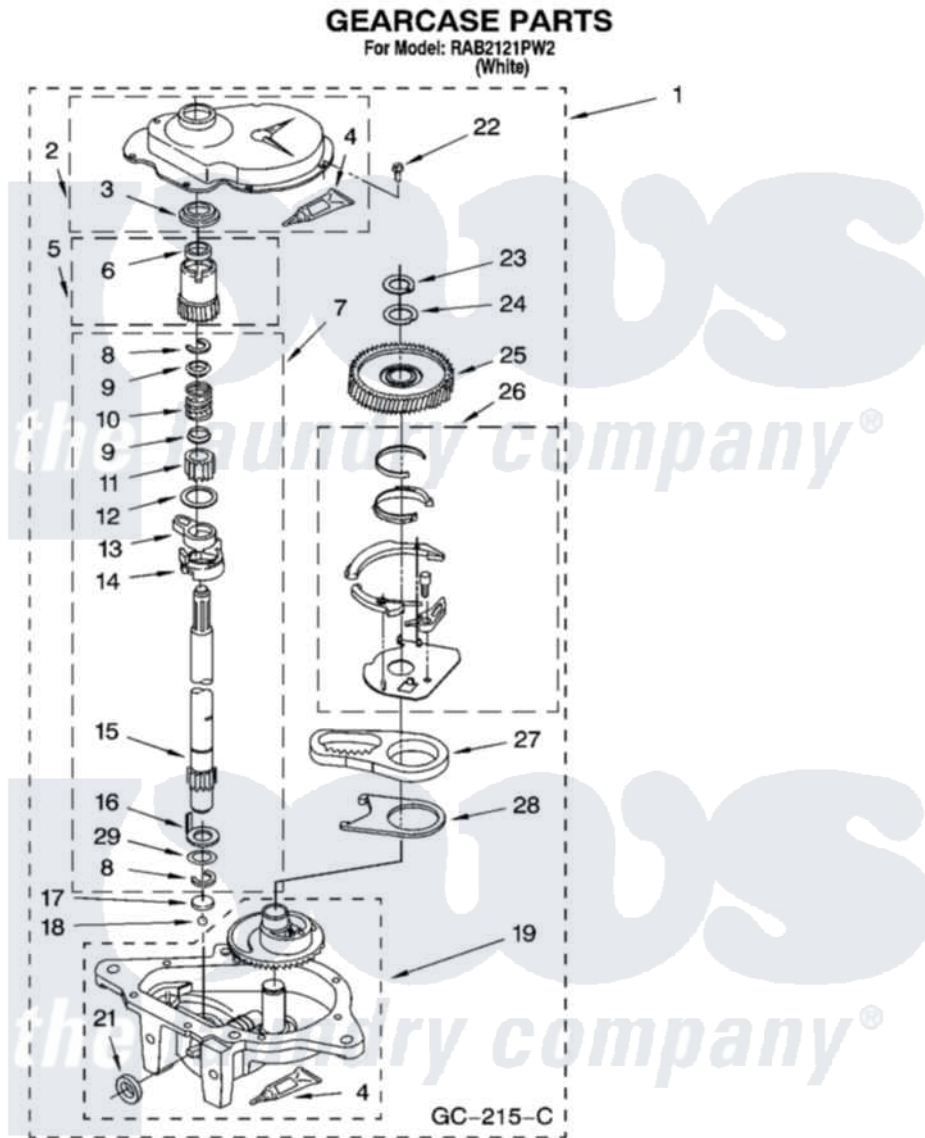

Whirlpool RAB2121PW2 08 - GEARCASE PARTS

12

8180995

Whirlpool [Residential Whirlpool RAB2121PW2 Washer Parts](#) Parts Diagram 08 - GEARCASE PARTS
Click on the part number to view part

| Item | Original Part Number | Replaced By | Status | Part Description |
|------|-------------------------|-------------------------|---------------|-----------------------|
| 1 | 3360630 | 3360629 | | Gearcase |
| 2 | 285202 | | | Cover, Gearcase |
| 3 | 3349985 | | | Seal, Gearcase Cover |
| 4 | 285195 | | | Sealer Sealer, Gasket |
| 5 | 63320 | 285362 | | Gear and Pinion |
| 6 | 356427 | | | Seal, Spin Pinion |
| 7 | 389387 | | | Shaft, Agitator |
| 8 | 90369 | | Not Available | Ring, Retaining (2) |
| 9 | 62677 | | | Retainer, Spring |
| 10 | 62676 | | | Spring, Agitator |
| 11 | 63273 | 285509 | | Shaft, Agitator |
| 12 | 62619 | | | Washer, Agitator Gear |
| 13 | 62580 | 285206 | | Cam-Agitator |
| 14 | 62581 | 285206 | | Cam-Agitator |
| 15 | 285509 | | | Shaft, Agitator |
| 16 | 62618 | | | Washer, Cam Thrust |

| | | | |
|----|-------------------------|-------------------------|--|
| 17 | 16018 | 285205 | Bearing |
| 18 | 85529 | 285205 | Bearing |
| 19 | 389230 | 285515 | Gearcase |
| 21 | 285352 | | Seal Kit, Thrust Plug |
| 22 | 3351614 | | Screw, Gearcase Cover Mounting |
| 23 | 3362552 | 285765 | Ring-Retr |
| 24 | 285735 | 285766 | Washer Kit, Thrust |
| 25 | 62570 | 285362 | Gear and Pinon |
| 26 | 388253 | 999516 | Shelf-Glas |
| 27 | 3349296 | 8546456 | Rack, Connecting |
| 28 | 62621 | | Actuator, Shift |
| 29 | 388815 | | Washer, Intermediate 1 3976263 Miscellaneous Parts Bag 2 3976300 Washer, Inlet Hose 3 3366913 Clamp, Hose |