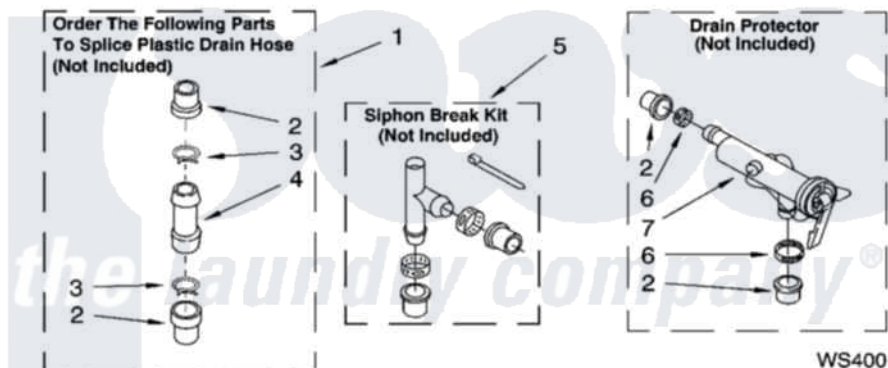

Whirlpool RAB2121PW2 09 - WATER SYSTEM PARTS, OPTIONAL PARTS
(NOT INCLUDED)

WATER SYSTEM PARTS

For Model: RAB2121PW2
(White)

8180995

13

Whirlpool [Residential Whirlpool RAB2121PW2 Washer Parts](#) Parts Diagram 09 - WATER SYSTEM PARTS,
OPTIONAL PARTS (NOT INCLUDED)
[Click on the part number to view part](#)

Item	Original Part Number	Replaced By	Status	Part Description
1	285442			Water System Parts
2	285321			Water System Parts
3	370447	285655		Clamp, Hose
4	16272			Connector, Straight
5	285320			Water System Parts
6	65349	285655		Clamp, Hose
7	367031			Water System Parts
	72017			Paint, Touch-Up
"	350938			Paint, Pressurized Spray B
"	350930			Paint, Pressurized Spray B
"	799344			Paint, Touch-Up)
"	N/A		Not Available	OIL
"	350572			Oil
"	N/A		Not Available	LUBRICANT
"	285208			Lubricant