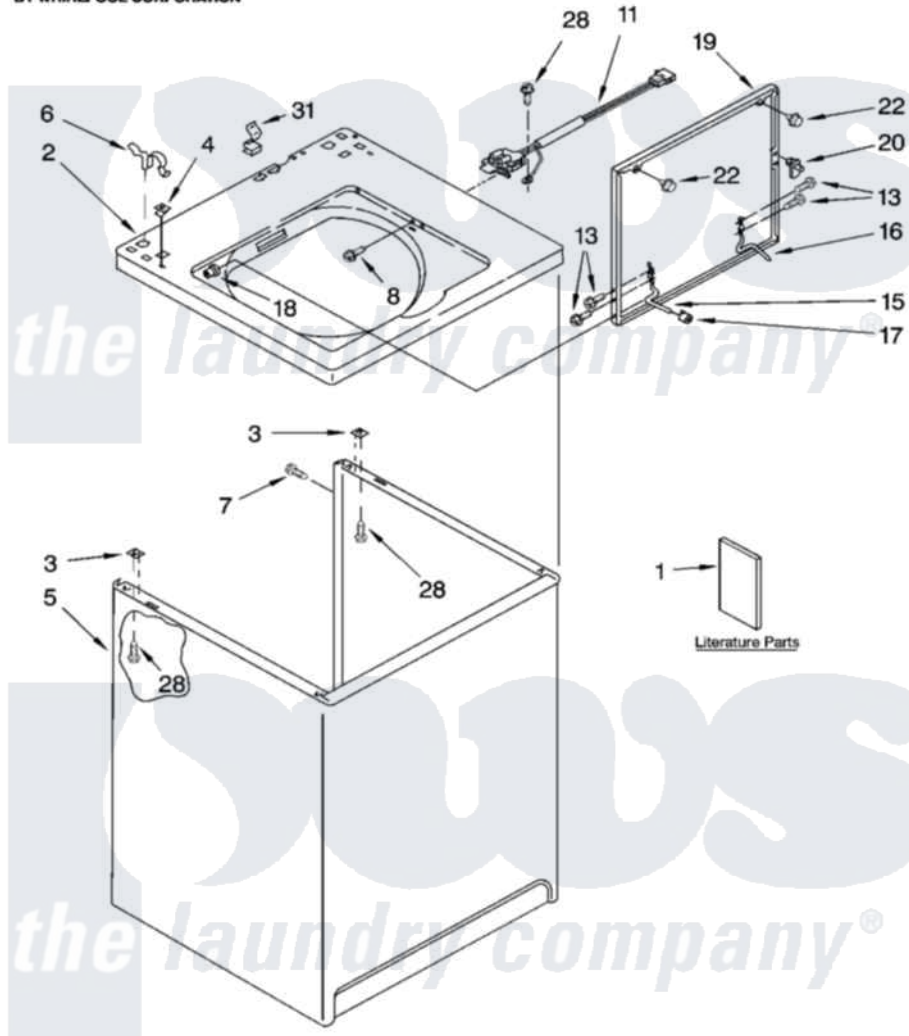

Whirlpool RAS6233KQ1 01 - TOP AND CABINET PARTS

TOP AND CABINET PARTS

For Model: RAS6233KQ1
(Designer White)

AUTOMATIC
WASHER

9-03 Litho in U.S.A. (drd)

1

Part No. 8180100

Whirlpool Residential Whirlpool RAS6233KQ1 Washer Parts Parts Diagram 01 - TOP AND CABINET PARTS

[Click on the part number to view part](#)

Item	Original Part Number	Replaced By	Status	Part Description
1	LIT3956025		Not Available	Literature Parts (Installation Instructions)
"	LIT3955913		Not Available	Feature Sheet
"	LIT3955872			Literature Parts
"	LIT3956356		Not Available	Literature Parts (Energy Guide)
"	LIT8541941		Not Available	Literature Parts (Wiring Diagram)
2	8274315		Not Available	Top (White)
3	62750			Spacer, Cabinet To Top (4)
4	357213			Nut, Push-In
5	63424			Cabinet
6	62780			Clip, Top And Cabinet And Rear Panel
7	3357011	308685		Side Trim)
8	3356311			Screw And Washer, Lid Switch Shield
11	3949237	3949247		Switch-Lid
13	3351355	W10119828		Screw, Lid Hinge Mounting

15	54584		Hinge, Lid
16	91770		Hinge, Lid
17	19119		Bumper, Lid Hinge
18	21258		Bearing, Lid Hinge
19	3361412	W10193874	Lid
20	358684		Strike, Lid Switch
22	9724509		Bumper, Lid
28	3390631		Screw, 10-16 X 3/8
31	90016		Clip, Pressure Switch Hose