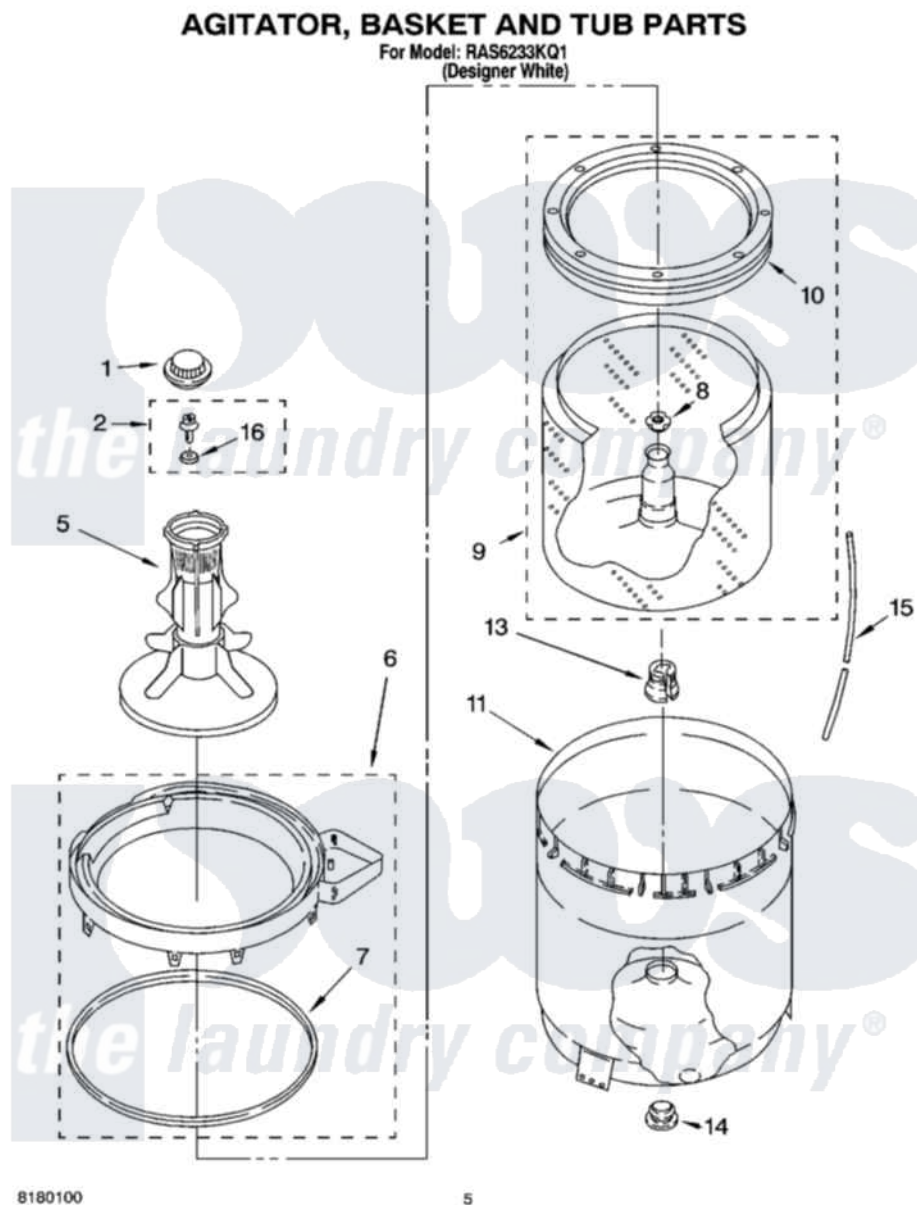

# Whirlpool RAS6233KQ1 03 - AGITATOR, BASKET AND TUB PARTS

Whirlpool [Residential Whirlpool RAS6233KQ1 Washer Parts](#) Parts Diagram 03 - AGITATOR, BASKET AND TUB PARTS

[Click on the part number to view part](#)

Item	Original Part Number	Replaced By	Status	Part Description
1	<a href="#">3355758</a>			Cap, Agitator
2	<a href="#">358237</a>			Screw And Washer
5	<a href="#">63235</a>			Agitator Assembly
6	8528150	<a href="#">W10445870</a>		Ring-Tub
7	<a href="#">3976308</a>			Gasket, Tub Ring
8	<a href="#">21366</a>			Nut, Spanner
9	8526017	<a href="#">W10389329</a>		Clothes Container, Assembly
10	8519788	<a href="#">387240</a>		Ring, Balance
11	<a href="#">63849</a>			Strain Relief, Power Cord
13	<a href="#">389140</a>			Tub Block, Basket Drive
14	<a href="#">383727</a>			Gasket, Centerpod
15	3347780	<a href="#">353244</a>		Hose, Pressure Switch
16	<a href="#">3949550</a>			Washer