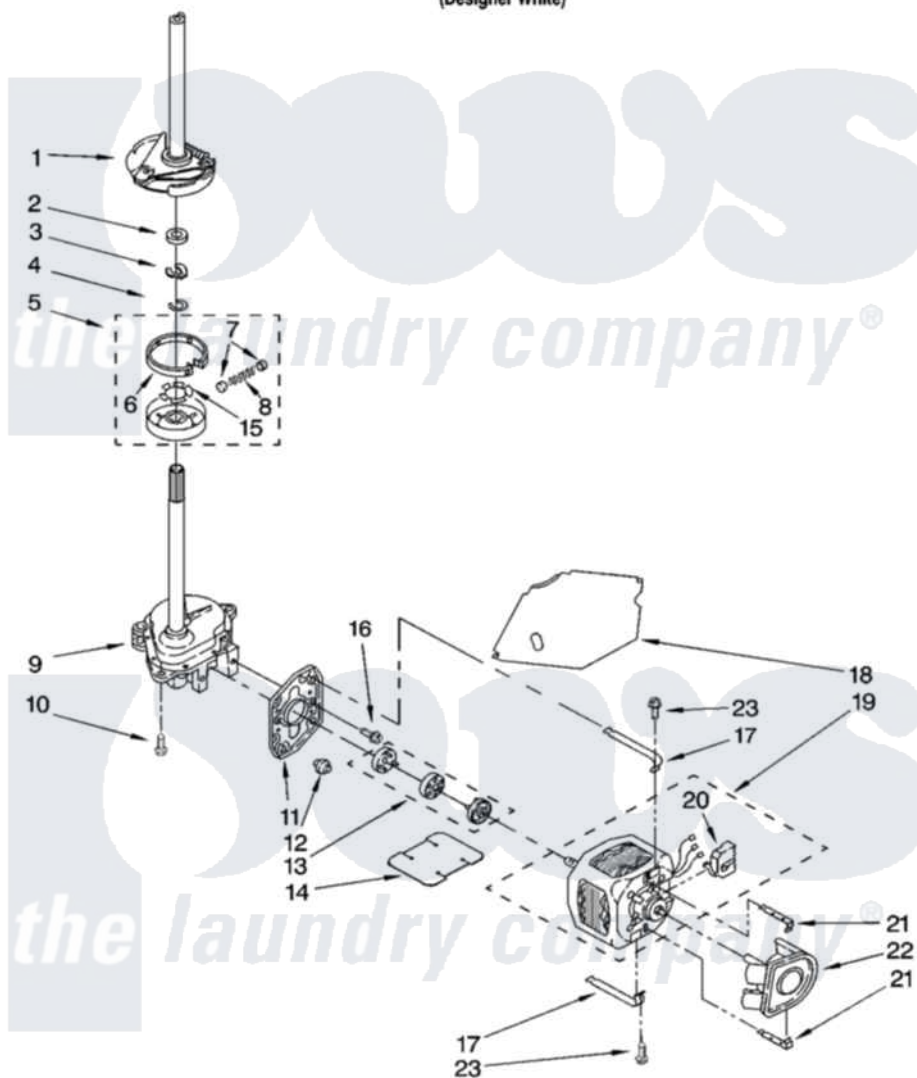

Whirlpool RAS6233KQ1 04 - BRAKE, CLUTCH, GEARCASE, MOTOR AND PUMP PARTS

BRAKE, CLUTCH, GEARCASE, MOTOR AND PUMP PARTS

For Model: RAS6233KQ1
(Designer White)

8180100

7

Whirlpool [Residential Whirlpool RAS6233KQ1 Washer Parts](#) Parts Diagram 04 - BRAKE, CLUTCH, GEARCASE, MOTOR AND PUMP PARTS
Click on the part number to view part

Item	Original Part Number	Replaced By	Status	Part Description
1	388952	285792		Basketdrive
2	63292			Washer, Spin Tube Thrust
3	62697	W10080230		Ring, Spin Tube Support
4	63283	285353		Ring
5	3951311	285785		Clutch
6	3951308	285790		Lining
7	62646			Cap, Clutch Spring
8	3946792			Spring And Damper Assembly
9	3360630	3360629		Gearcase
10	3357334	3400516		Screw Anti-Rattle
11	62611			Plate, Motor Mount To Gearcase
12	62691			Grommet, Motor
13	285753	285753A		Coupling
14	3946532			Shield, Motor

15	3355454		Clip, Main Drive
16	3400516		Screw Anti-Rattle
17	3349637	W10086010	Retainer, Motor
18	3362089		Shield, Tub To Motor
19	8528158	661600	Motor, Main Drive
20	3952056		Switch, Main Drive Motor
21	62700	8546127	Retainer, Pump
22	3363394		Pump
23	3387485	273556	Screw, 10-16 X 5/8