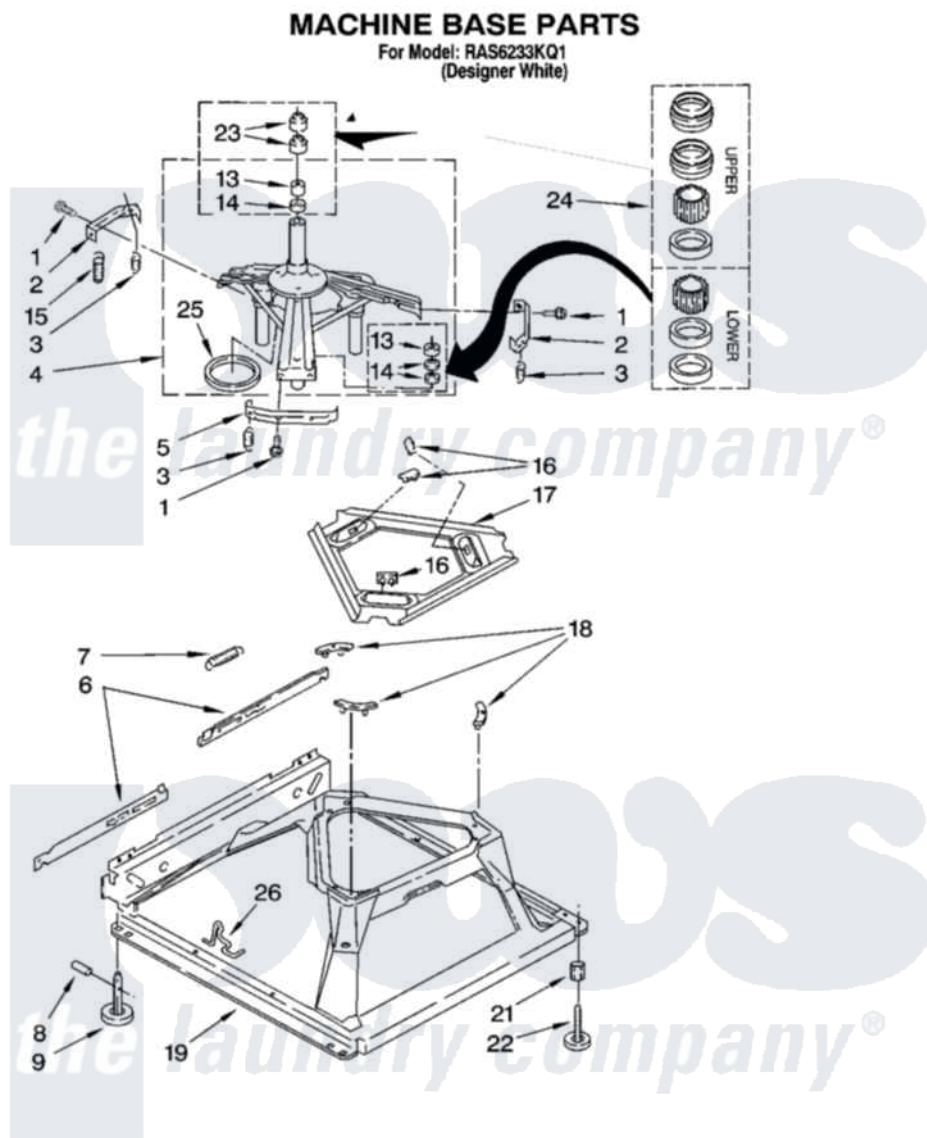

# Whirlpool RAS6233KQ1 05 - MACHINE BASE PARTS

8

8180100

Whirlpool Residential Whirlpool RAS6233KQ1 Washer Parts Parts Diagram 05 - MACHINE BASE PARTS  
 Click on the part number to view part

Item	Original Part Number	Replaced By	Status	Part Description
1	<a href="#">3400076</a>			Screw, Bracket Mounting
2	<a href="#">64067</a>			Bracket, Spring Outer
3	<a href="#">63907</a>			Spring, Suspension
4	3362087	<a href="#">280184</a>		Support
5	<a href="#">64065</a>			Bracket, Spring Outer
6	<a href="#">63466</a>			Link, Leveling Mechanism
7	62597	<a href="#">8316845</a>		Spring
8	<a href="#">62837</a>			Pin, Knurled
9	62596	<a href="#">285244</a>		Feet-Leveling
13	3347047	<a href="#">8546455</a>		Bearing, Centerpost
14	357409	<a href="#">359449</a>		Seal, Agitator Shaft
15	388492	<a href="#">W10250667</a>		Spring, Counterweight
16	62568	<a href="#">285219</a>		Pad
17	<a href="#">3946509</a>			Plate, Suspension
18	3363660	<a href="#">285744</a>		Pad
19	3946512	<a href="#">285771</a>		Base

21	<a href="#">3359452</a>		Nut, Lock
22	389102	<a href="#">W10001130</a>	Foot, Leveling
23	356934	<a href="#">8577376</a>	Seal, Centerpost
24	<a href="#">285203</a>		Centerpost Bearing Kit
25	<a href="#">63134</a>		Ring, Sound Deadening
26	63806	<a href="#">W10145155</a>	Retainer, Suspension Spring