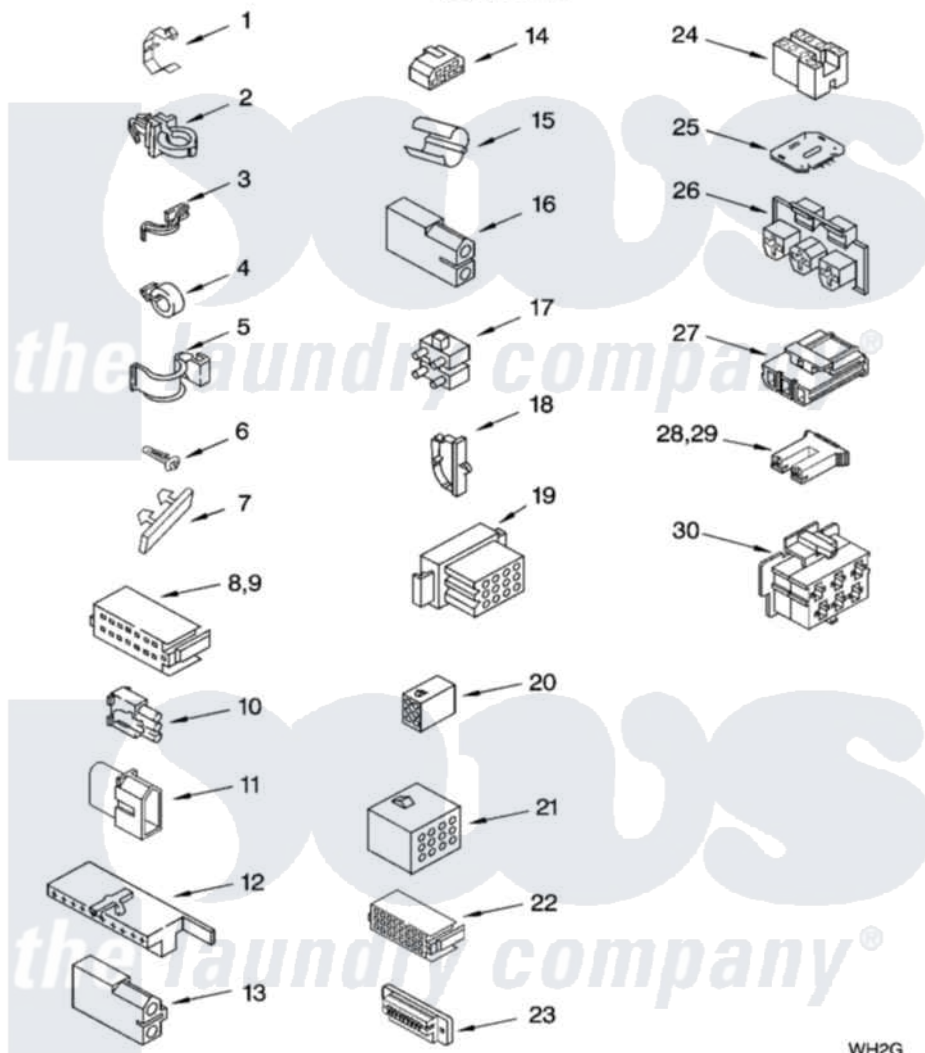

Whirlpool RAS6233KQ1 06 - WIRING HARNESS PARTS

WIRING HARNESS PARTS

For Model: RAS6233KQ1
(Designer White)

WH2G

8180100

9

[Whirlpool Residential Whirlpool RAS6233KQ1 Washer Parts](#) Parts Diagram 06 - WIRING HARNESS PARTS

[Click on the part number to view part](#)

Item	Original Part Number	Replaced By	Status	Part Description
1	3349557			Retainer, Harness
2	388498		Not Available	Clip, Harness
3	3347812	8528351		Clip
4	3352501	8559320		Restraint, Hose
5	90016			Clip, Pressure Switch Hose
6	3390496	8281256		Clip, Harness
7	389379			Retainer, Side To Feature Panel
8	352090			Timer, Block Disconnect
9	352089			Timer, Block Disconnect
10	62889			Receptacle, Terminal
11	353424			Plug, Terminal
12	62505			Block, Disconnect
13	3348075			Block, Disconnect (Motor 3 Speed) (Use Term. 94613 Or 94614)
14	3347243			Block, Disconnect

15	63523		Harness, Protector
16	717252		Receptacle, Terminal
17	387566		Plug, Terminal (4-Way) (Power Cord) (Use M3 Screws)
18	3352944		Clip, Harness
19	3390423	Not Available	Block, Disconnect (12-Way) (Timer) (Use Term. 94613)
20	3347730	Not Available	Receptacle, (6-Way) (Use Term. 94613)
21	388818		Plug, Terminal (12-Way) (Use Term. 94613 Or 94614)
22	3369366	Not Available	Timer, Block Disconnect (Black) (Amp) (Use Term. 3369365)
23	3349494		Connector, Etc
24	60687		Connector, Relay (Use Term. 308569)
25	3407125	3955728	Control, Etc
26	3948617	2172937	Connector
27	3360056		Connector
28	3354925		Block, Connector
29	3354926		Block, Connector
30	3948615	Not Available	Connector (T.P.A.) (6-Circuit) (Temp. Switch) (Use Term. 3948619 OR 3948620.)