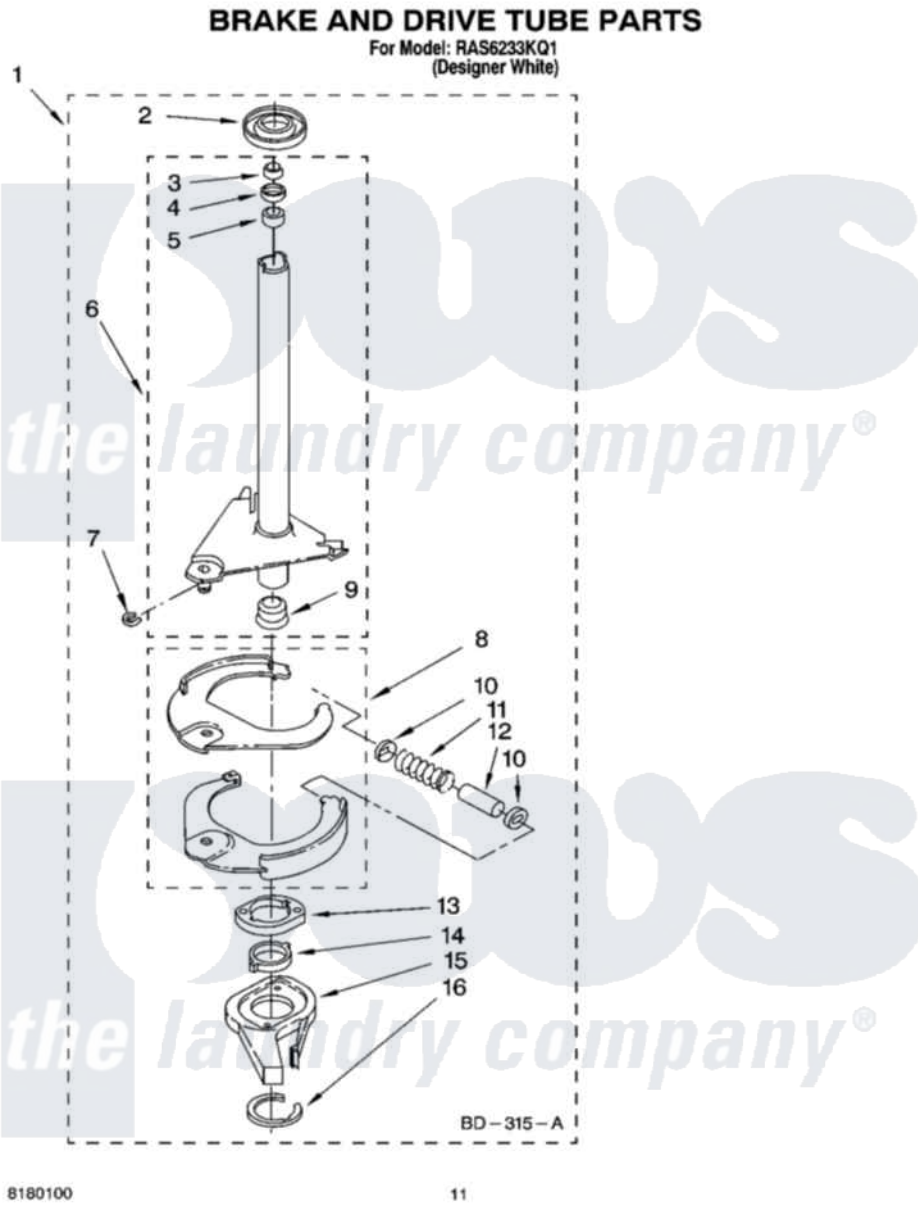

# Whirlpool RAS6233KQ1 07 - BRAKE AND DRIVE TUBE PARTS

8180100

11

Whirlpool Residential Whirlpool RAS6233KQ1 Washer Parts Parts Diagram 07 - BRAKE AND DRIVE TUBE PARTS  
Click on the part number to view part

Item	Original Part Number	Replaced By	Status	Part Description
1	388952	<a href="#">285792</a>		Basketdrive
2	<a href="#">62658</a>			Ring, Thrust
3	<a href="#">91939</a>			Seal, Shaft
4	<a href="#">356427</a>			Seal, Spin Pinion
5	<a href="#">356937</a>			Spacer, Drive Tube
6	64027	<a href="#">64208</a>		Tube-Spin
7	64035	<a href="#">W10083190</a>		Ring, Retaining
8	64232	<a href="#">285438</a>		Shoe-Brake
9	62703	<a href="#">8546462</a>		"T" Bearing, Spin Tube
10	62648	<a href="#">285658</a>		Sleeve
11	387806		Not Available	Spring, Brake
12	62909	<a href="#">285658</a>		Sleeve
13	63023	<a href="#">8546461</a>		Cam, Brake Release
14	<a href="#">63022</a>			Sleeve, Cam
15	64194	<a href="#">285790</a>		Lining
16	90368	<a href="#">W10083200</a>		Ring, Retaining

" N/A

Not Available

FOLLOWING PARTS NOT  
ILLUSTRATED

" [285208](#)

Lubricant