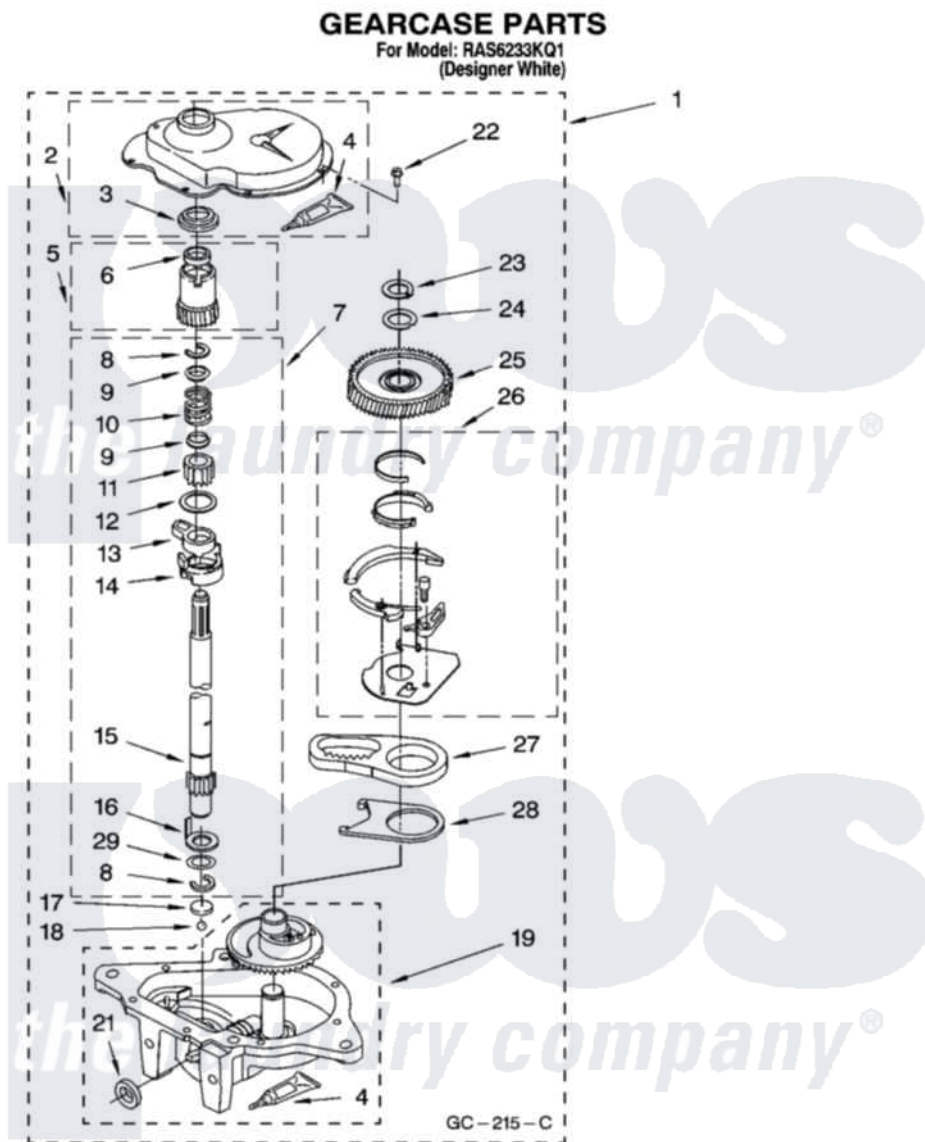

Whirlpool RAS6233KQ1 08 - GEARCASE PARTS

12

8180100

Whirlpool Residential Whirlpool RAS6233KQ1 Washer Parts Parts Diagram 08 - GEARCASE PARTS
Click on the part number to view part

Item	Original Part Number	Replaced By	Status	Part Description
1	3360630	3360629		Gearcase
2	285202			Cover, Gearcase
3	3349985			Seal, Gearcase Cover
4	285195			Sealer Sealer, Gasket
5	63320	285362		Gear and Pinion
6	356427			Seal, Spin Pinion
7	389387			Shaft, Agitator
8	90369		Not Available	Ring, Retaining (2)
9	62677			Retainer, Spring
10	62676			Spring, Agitator
11	63273	285509		Shaft, Agitator
12	62619			Washer, Agitator Gear
13	62580	285206		Cam-Agitator
14	62581	285206		Cam-Agitator
15	285509			Shaft, Agitator
16	62618			Washer, Cam Thrust

17	16018	285205	Bearing
18	85529	285205	Bearing
19	389230	285515	Gearcase
21	285352		Seal Kit, Thrust Plug
22	3351614		Screw, Gearcase Cover Mounting
23	3362552	285765	Ring-Retr
24	285735	285766	Washer Kit, Thrust
25	62570	285362	Gear and Pinon
26	388253	999516	Shelf-Glas
27	3349296	8546456	Rack, Connecting
28	62621		Actuator, Shift
29	388815		Washer, Intermediate 1 3976263 Miscellaneous Parts Bag 2 3976300 Washer, Inlet Hose 3 3366913 Clamp, Hose