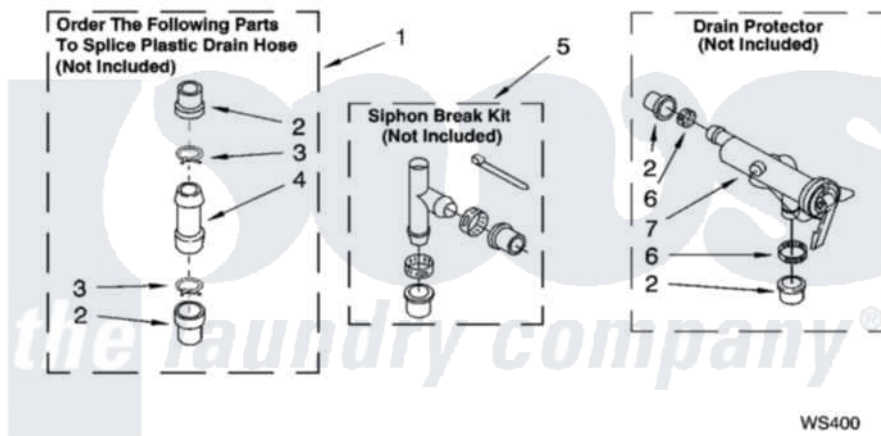

WATER SYSTEM PARTS

For Model: RAS6233KQ1
(Designer White)

WS400

8180100

13

Whirlpool Residential Whirlpool RAS6233KQ1 Washer Parts Parts Diagram 09 - WATER SYSTEM PARTS
Click on the part number to view part

Item	Original Part Number	Replaced By	Status	Part Description
1	285442			Water System Parts
2	285321			Water System Parts
3	370447	285655		Clamp, Hose
4	16272			Connector, Straight
5	285320			Water System Parts
6	65349	285655		Clamp, Hose
7	367031			Water System Parts