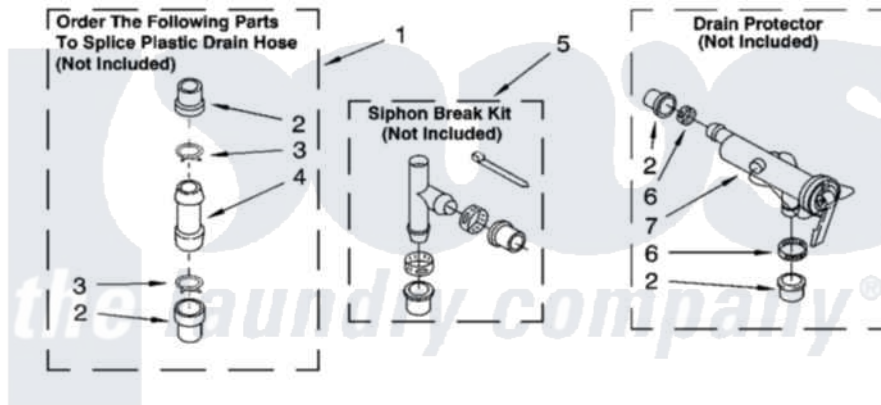

WATER SYSTEM PARTS

For Model: RAS6233KQ2
(Designer White)

WS400

8180197

13

Whirlpool [Residential Whirlpool RAS6233KQ2 Washer Parts](#) Parts Diagram 09 - WATER SYSTEM PARTS
Click on the part number to view part

Item	Original Part Number	Replaced By	Status	Part Description
1	285442			Water System Parts
2	285321			Water System Parts
3	370447	285655		Clamp, Hose
4	16272			Connector, Straight
5	285320			Water System Parts
6	65349	285655		Clamp, Hose
7	367031			Water System Parts