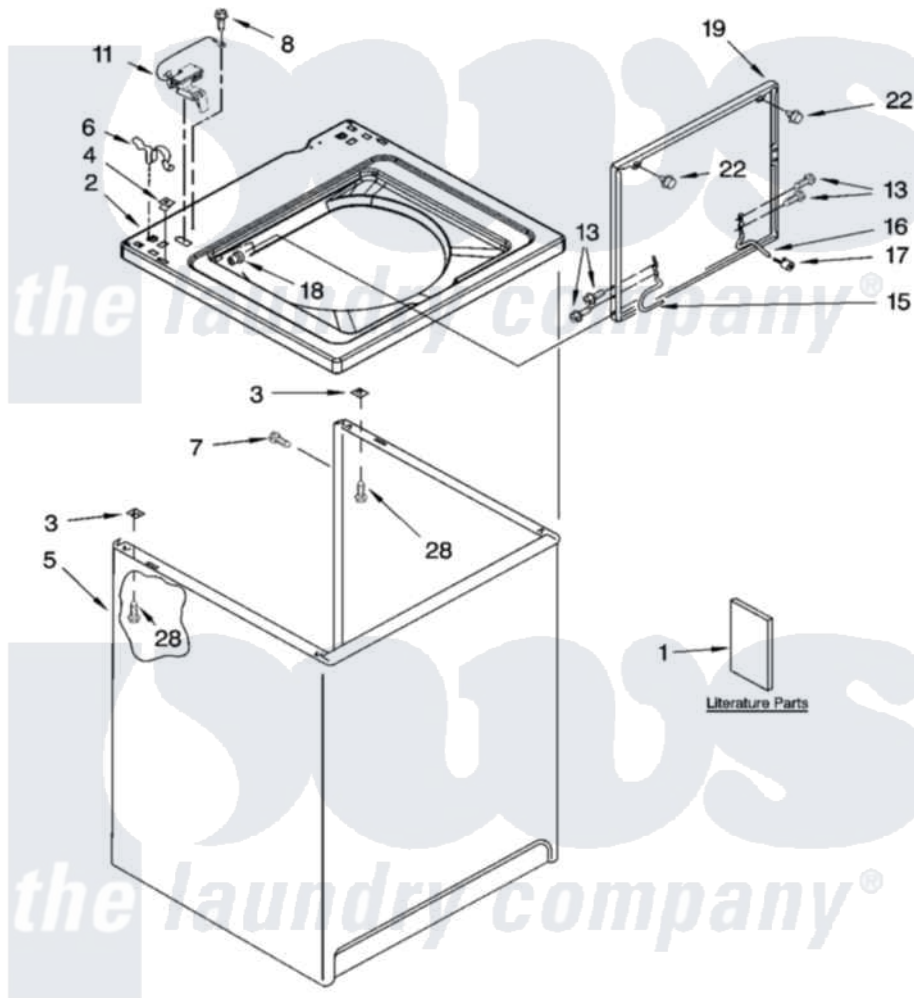

Whirlpool RAS6233PQ3 01 - TOP AND CABINET PARTS

TOP AND CABINET PARTS

For Model: RAS6233PQ3
(Designer White)

AUTOMATIC
WASHER

10-05 Litho in U.S.A. (drd)

1

Part No. 8180831

Whirlpool Residential Whirlpool RAS6233PQ3 Washer Parts Parts Diagram 01 - TOP AND CABINET PARTS
Click on the part number to view part

Item	Original Part Number	Replaced By	Status	Part Description
1	3956025		Not Available	Installation Instructions
"	3955913		Not Available	Feature Sheet
"	3955872		Not Available	Use & Care Guide
"	3957468		Not Available	Energy Guide
"	8541941		Not Available	Wiring Diagram
2	8318068			Top
3	62750			Spacer, Cabinet To Top (4)
4	357213			Nut, Push-In
5	63424			Cabinet
6	62780			Clip, Top And Cabinet And Rear Panel
7	3357011	308685		Side Trim)
8	3351614			Screw, Gearcase Cover Mounting
11	8318084			Switch, Lid
13	3351355	W10119828		Screw, Lid Hinge Mounting
15	8318088			Hinge, Lid

16	54583		Hinge, Lid
17	19119		Bumper, Lid Hinge
18	21258		Bearing, Lid Hinge
19	8542382	W1019385Z	Lid
22	9724509		Bumper, Lid
28	3390631		Screw, 10-16 X 3/8