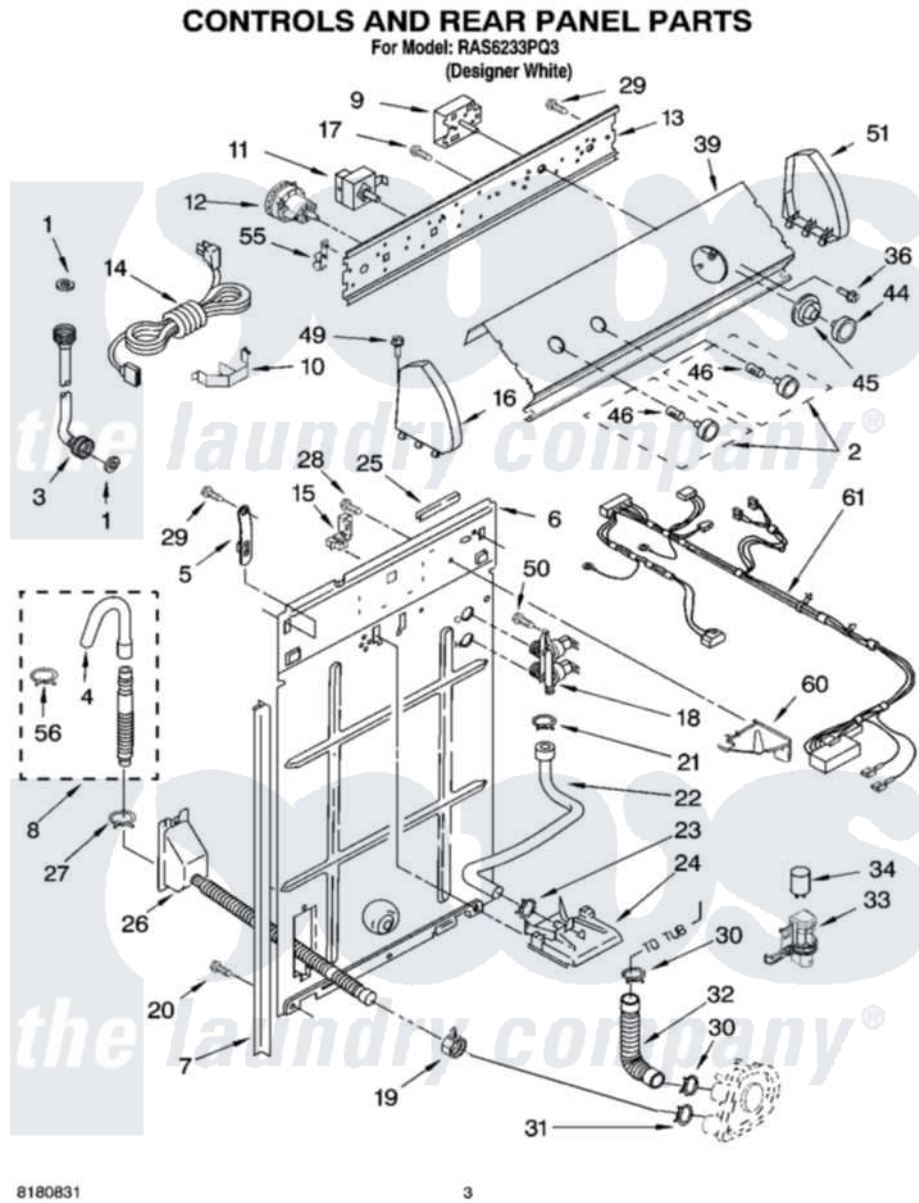

Whirlpool RAS6233PQ3 02 - CONTROLS AND REAR PANEL PARTS

Whirlpool Residential Whirlpool RAS6233PQ3 Washer Parts Parts Diagram 02 - CONTROLS AND REAR PANEL PARTS
Click on the part number to view part

Item	Original Part Number	Replaced By	Status	Part Description
1	3976300	16123		Washer Inlet-Hose Miscellaneous Parts Must be Ordered Separately.
2	8557459			Knob, Control
3	8571377	89503		Hose-Inlet
"	8571378	89503		Hose-Inlet
4	3357027			Nozzle, Hose Drain
5	8568314			Strap, Console
6	3357978			Panel, Rear
7	62747			Pad, Rear Panel
8	3951609	285664		Hose
"	661577	285666		Hose
"	3357090	285702		Hose
9	8541939			Timer, Control
10	8055003			Clip, Harness And Pressure Switch
11	661612	W10168256		Switch, Water Temperature

12	3366848	W10339229	Switch-WL
13	3948608		Bracket, Control
14	661661	285800	Cord-Power
15	3952821	285777	Relief-Str
16	8274437	279960	Endcap
17	3400073		Screw, Ground
18	3952164	285805	Valve-Inlet
19	3976395		Restraint, Hose
20	62863	3390631	Screw, 10-16 X 3/8
21	301958	596669	Clamp, Manifold
22	8541607	3357328	Hose, Vacuum Break
23	370450	596669	Clamp, Manifold
24	387606	3360977	Break-Vac
25	303294	3367669	Protector, Edge
26	8317940	W10358149	Drain Hose Assembly
27	3366912	356138	Clamp, Hose
28	3351614		Screw, Gearcase Cover Mounting
29	90767		Screw, 8A X 3/8 HeX Washer Head Tapping
30	3363366	616099	Clamp
31	8317496	285655	Clamp, Hose
32	3951449	285871	Hose
33	8318046		Clip, Capacitor
34	8572717		Capacitor, Motor Start
36	3400818		Screw, Timer Mounting
39	3956973		Panel, Console
44	3956905		Knob, Timer
45	8557457	Not Available	Dial, Timer
46	8536939		Clip, Knob
49	388326		Screw, 8-18 X 1.25
50	9740848		Screw, Mixing Valve Mounting
51	8274434	279960	Endcap
55	8317975		Restraint, Harness
56	3366913	3357331	Clamp, Drain
60	8539874		Shield, Suds
61	3956951		Harness, Wiring
"	N/A	Not Available	FOLLOWING PARTS NOT ILLUSTRATED
"	3976263	285654	Parts-Misc