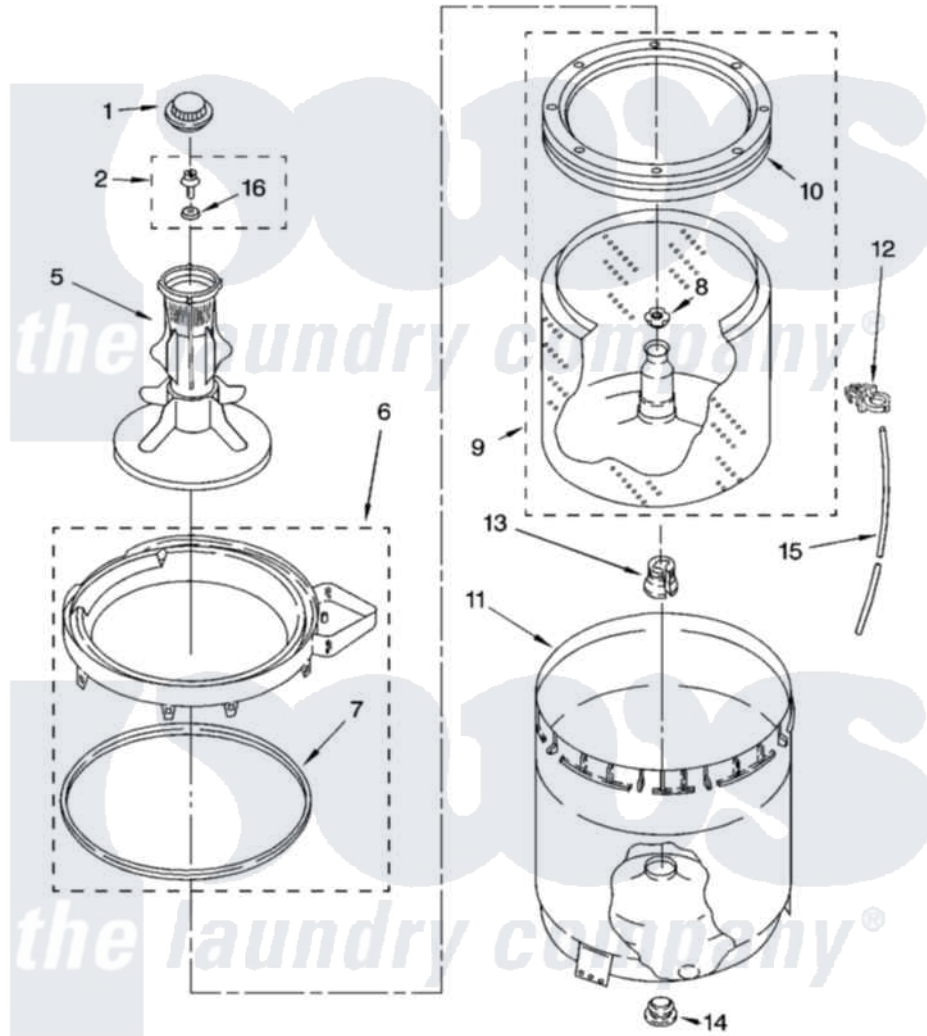

Whirlpool RAS6233PQ3 03 - AGITATOR, BASKET AND TUB PARTS

AGITATOR, BASKET AND TUB PARTS

For Model: RAS6233PQ3
(Designer White)

8180831

5

Whirlpool [Residential Whirlpool RAS6233PQ3 Washer Parts](#) Parts Diagram 03 - AGITATOR, BASKET AND TUB PARTS

[Click on the part number to view part](#)

Item	Original Part Number	Replaced By	Status	Part Description
1	3355758			Cap, Agitator
2	358237			Screw And Washer
5	63235			Agitator Assembly
6	8528150	W10445870		Ring-Tub
7	3976308			Gasket, Tub Ring
8	21366			Nut, Spanner
9	8526017	W10389329		Clothes Container, Assembly
10	8519788	387240		Ring, Balance
11	63849			Strain Relief, Power Cord
12	2219077			Clip, Pressure Switch Hose
13	389140			Tub Block, Basket Drive
14	383727			Gasket, Centerpod
15	3347780	353244		Hose, Pressure Switch
16	3949550			Washer