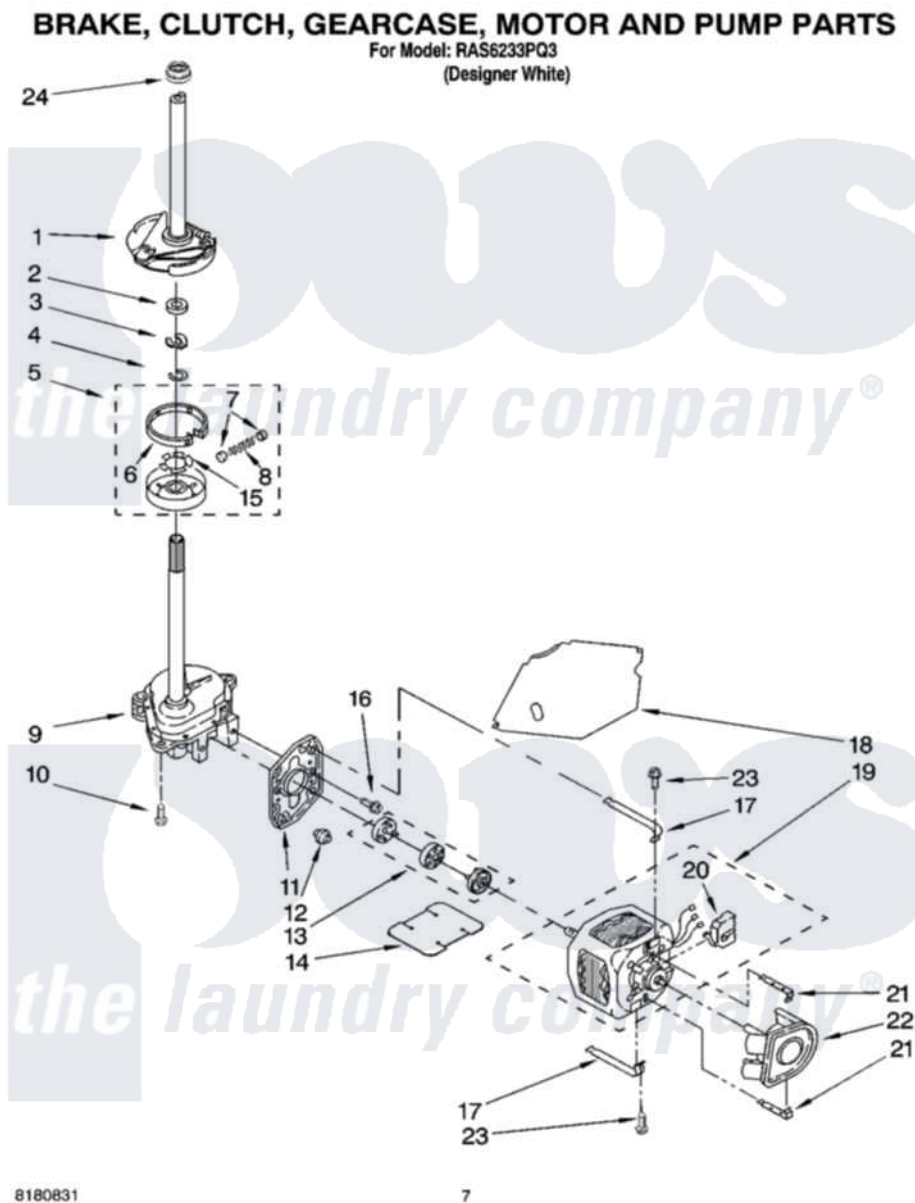

Whirlpool RAS6233PQ3 04 - BRAKE, CLUTCH, GEARCASE, MOTOR AND PUMP PARTS

Whirlpool [Residential Whirlpool RAS6233PQ3 Washer Parts](#) Parts Diagram 04 - BRAKE, CLUTCH, GEARCASE, MOTOR AND PUMP PARTS
Click on the part number to view part

Item	Original Part Number	Replaced By	Status	Part Description
1	388952	285792		Basketdrive
2	63292			Washer, Spin Tube Thrust
3	62697	W10080230		Ring, Spin Tube Support
4	63283	285353		Ring
5	3951311	285785		Clutch
6	3951308	285790		Lining
7	62646			Cap, Clutch Spring
8	3946792			Spring And Damper Assembly
9	3360630	3360629		Gearcase
10	3357334	3400516		Screw Anti-Rattle
11	62611			Plate, Motor Mount To Gearcase
12	62691			Grommet, Motor
13	285753	285753A		Coupling
14	3946532			Shield, Motor

15	3355454		Clip, Main Drive
16	3400516		Screw Anti-Rattle
17	3349637	W10086010	Retainer, Motor
18	3362089		Shield, Tub To Motor
19	8528158	661600	Motor, Main Drive
20	3952056		Switch, Main Drive Motor
21	8546127		Retainer, Pump
22	3363394		Pump
23	3387485	273556	Screw, 10-16 X 5/8
24	8577374		Seal, Centerpost