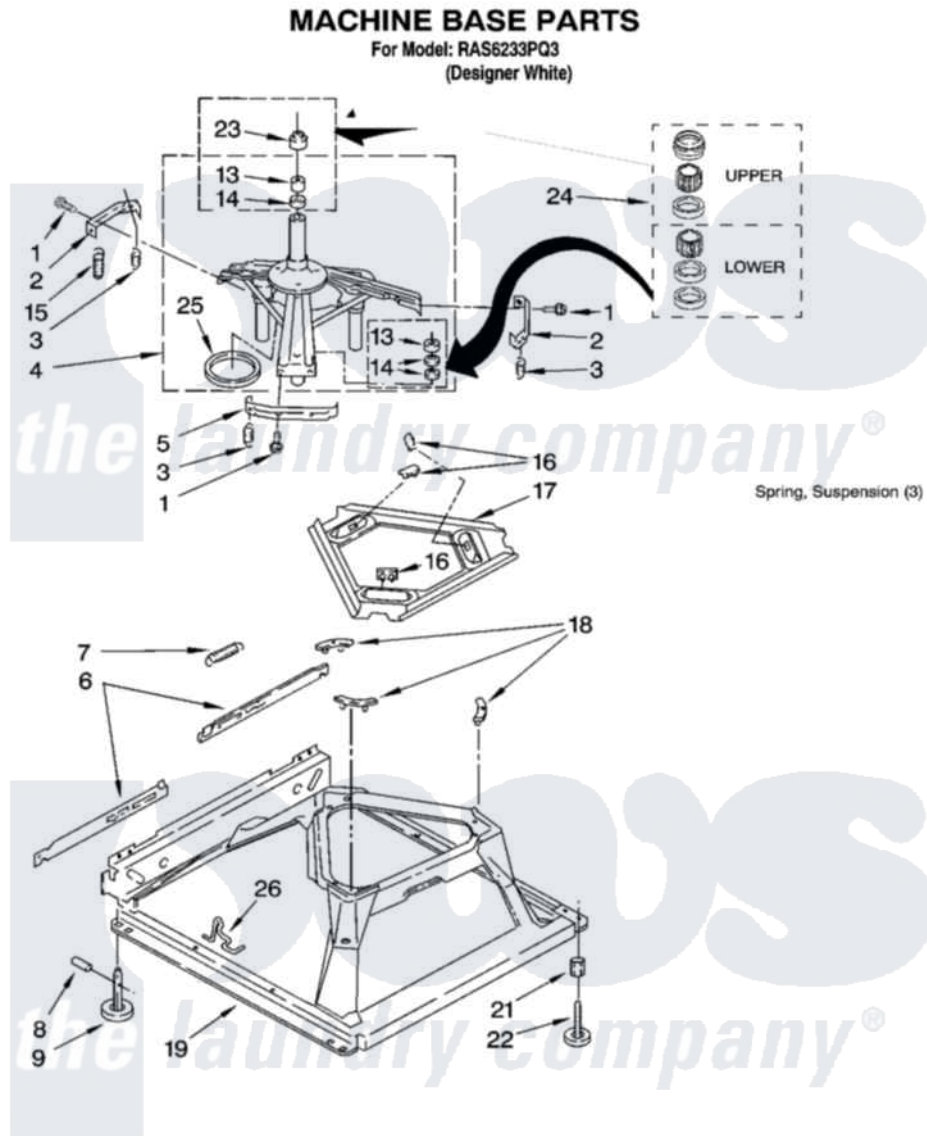

Whirlpool RAS6233PQ3 05 - MACHINE BASE PARTS

8

8180831

Whirlpool Residential Whirlpool RAS6233PQ3 Washer Parts Parts Diagram 05 - MACHINE BASE PARTS
Click on the part number to view part

Item	Original Part Number	Replaced By	Status	Part Description
1	3400076			Screw, Bracket Mounting
2	64067			Bracket, Spring Outer
3	63907			Spring, Suspension
4	8575214	280184		Support
5	64065			Bracket, Spring Outer
6	63466			Link, Leveling Mechanism
7	62597	8316845		Spring
8	62837			Pin, Knurled
9	62596	285244		Feet-Leveling
13	3347047	8546455		Bearing, Centerpost
14	357409	359449		Seal, Agitator Shaft
15	8534035	285901		Spring
16	62568	285219		Pad
17	3946509			Plate, Suspension
18	3363660	285744		Pad
19	3946512	285771		Base

21	3359452		Nut, Lock
22	389102	W10001130	Foot, Leveling
23	8577376		Seal, Centerpost
24	285203		Centerpost Bearing Kit
25	63134		Ring, Sound Deadening
26	63806	W10145155	Retainer, Suspension Spring