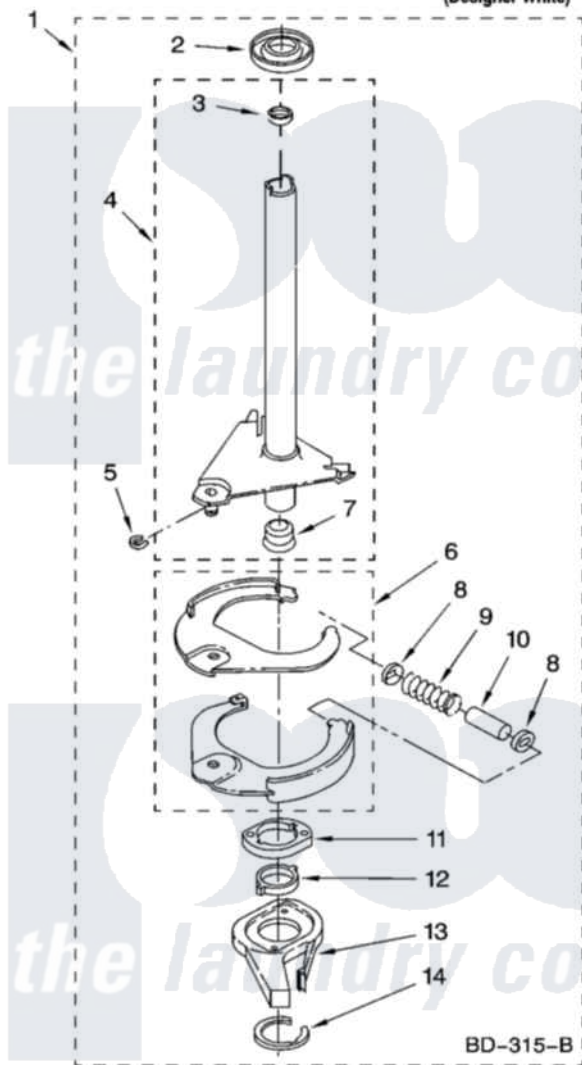

Whirlpool RAS6233PQ3 07 - BRAKE AND DRIVE TUBE PARTS

BRAKE AND DRIVE TUBE PARTS

For Model: RAS6233PQ3
(Designer White)

8180831

11

Whirlpool Residential Whirlpool RAS6233PQ3 Washer Parts Parts Diagram 07 - BRAKE AND DRIVE TUBE PARTS

Click on the part number to view part

| Item | Original Part Number | Replaced By | Status | Part Description |
|------|------------------------|---------------------------|---------------|---------------------------------|
| 1 | 388952 | 285792 | | Basketdrive |
| 2 | 62658 | | | Ring, Thrust |
| 3 | 356427 | | | Seal, Spin Pinion |
| 4 | 64027 | 64208 | | Tube-Spin |
| 5 | 64035 | W10083190 | | Ring, Retaining |
| 6 | 64232 | 285438 | | Shoe-Brake |
| 7 | 62703 | 8546462 | | "T" Bearing, Spin Tube |
| 8 | 3353956 | 285658 | | Sleeve |
| 9 | 387806 | | Not Available | Spring, Brake |
| 10 | 3355360 | 285658 | | Sleeve |
| 11 | 661516 | 8546461 | | Cam, Brake Release |
| 12 | 63022 | | | Sleeve, Cam |
| 13 | 64194 | 285790 | | Lining |
| 14 | 90368 | W10083200 | | Ring, Retaining |
| " | N/A | | Not Available | FOLLOWING PARTS NOT ILLUSTRATED |
| " | 285208 | | | Lubricant |