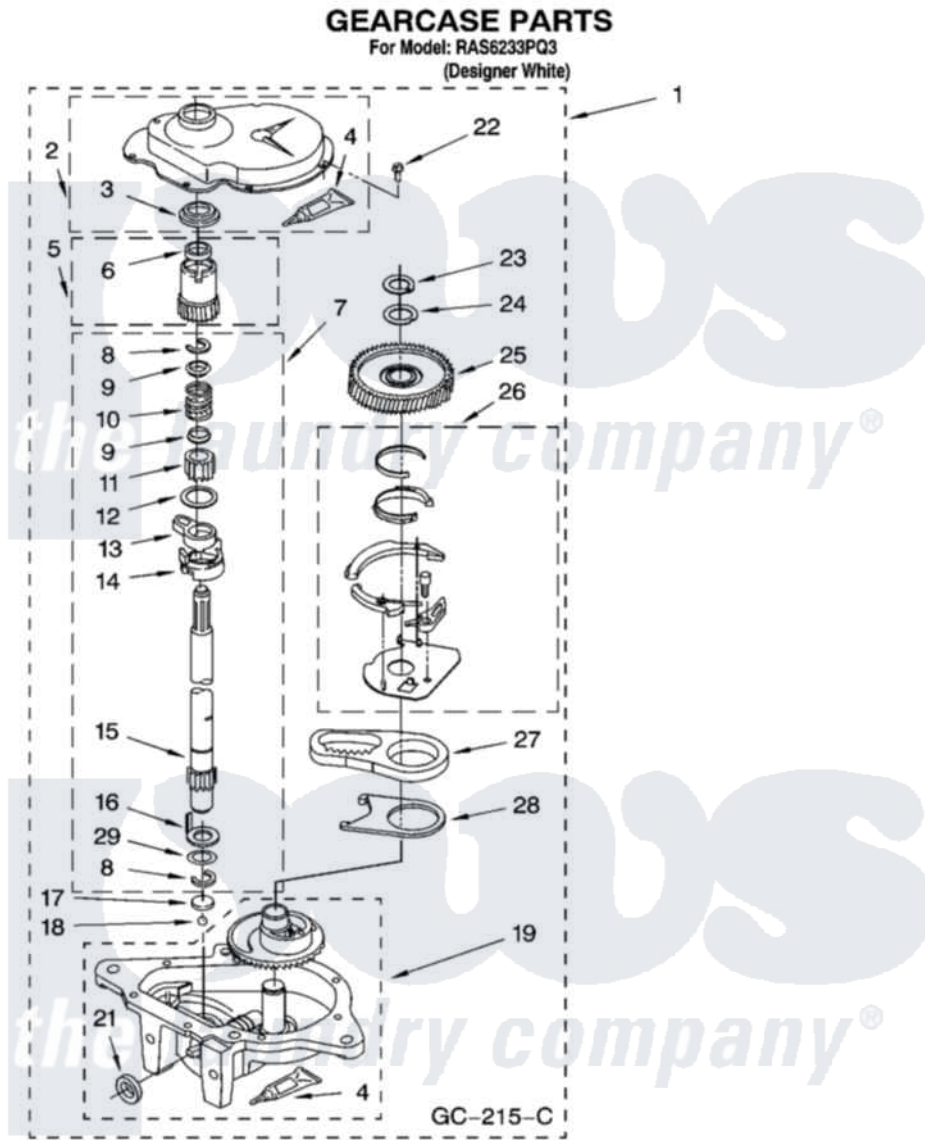

Whirlpool RAS6233PQ3 08 - GEARCASE PARTS

12

8180831

Whirlpool Residential Whirlpool RAS6233PQ3 Washer Parts Parts Diagram 08 - GEARCASE PARTS
Click on the part number to view part

Item	Original Part Number	Replaced By	Status	Part Description
1	3360630	3360629		Gearcase
2	285202			Cover, Gearcase
3	3349985			Seal, Gearcase Cover
4	285195			Sealer Sealer, Gasket
5	63320	285362		Gear and Pinion
6	356427			Seal, Spin Pinion
7	389387			Shaft, Agitator
8	90369		Not Available	Ring, Retaining (2)
9	62677			Retainer, Spring
10	62676			Spring, Agitator
11	63273	285509		Shaft, Agitator
12	62619			Washer, Agitator Gear
13	62580	285206		Cam-Agitator
14	62581	285206		Cam-Agitator
15	285509			Shaft, Agitator
16	62618			Washer, Cam Thrust

17	16018	285205	Bearing
18	85529	285205	Bearing
19	389230	285515	Gearcase
21	285352		Seal Kit, Thrust Plug
22	3351614		Screw, Gearcase Cover Mounting
23	3362552	285765	Ring-Retr
24	285735	285766	Washer Kit, Thrust
25	62570	285362	Gear and Pinon
26	388253	999516	Shelf-Glas
27	3349296	8546456	Rack, Connecting
28	62621		Actuator, Shift
29	388815		Washer, Intermediate 1 3976263 Miscellaneous Parts Bag 2 3976300 Washer, Inlet Hose 3 3366913 Clamp, Hose