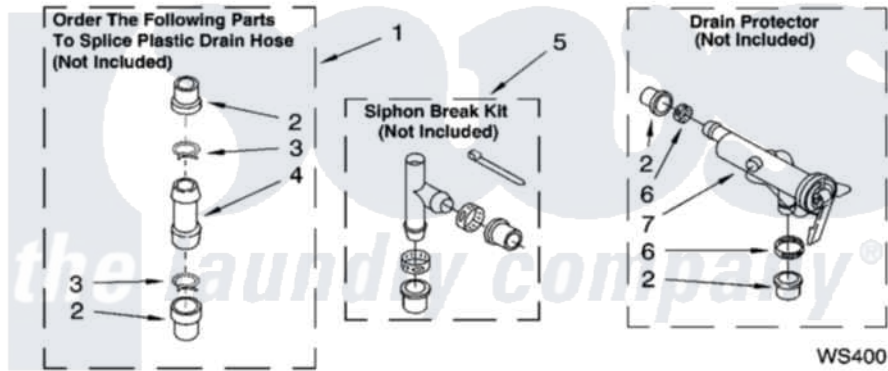

**Whirlpool RAS6233PQ3 09 - WATER SYSTEM PARTS, OPTIONAL PARTS
(NOT INCLUDED)**

WATER SYSTEM PARTS

For Model: RAS6233PQ3
(Designer White)

8180831

13

Whirlpool [Residential Whirlpool RAS6233PQ3 Washer Parts](#) Parts Diagram 09 - WATER SYSTEM PARTS,
OPTIONAL PARTS (NOT INCLUDED)
[Click on the part number to view part](#)

Item	Original Part Number	Replaced By	Status	Part Description
1	285442			Water System Parts
2	285321			Water System Parts
3	370447	285655		Clamp, Hose
4	16272			Connector, Straight
5	285320			Water System Parts
6	65349	285655		Clamp, Hose
7	367031			Water System Parts
	72017			Paint, Touch-Up
"	350938			Paint, Pressurized Spray B
"	350930			Paint, Pressurized Spray B
"	799344			Paint, Touch-Up)
"	N/A		Not Available	OIL
"	350572			Oil
"	N/A		Not Available	LUBRICANT
"	285208			Lubricant