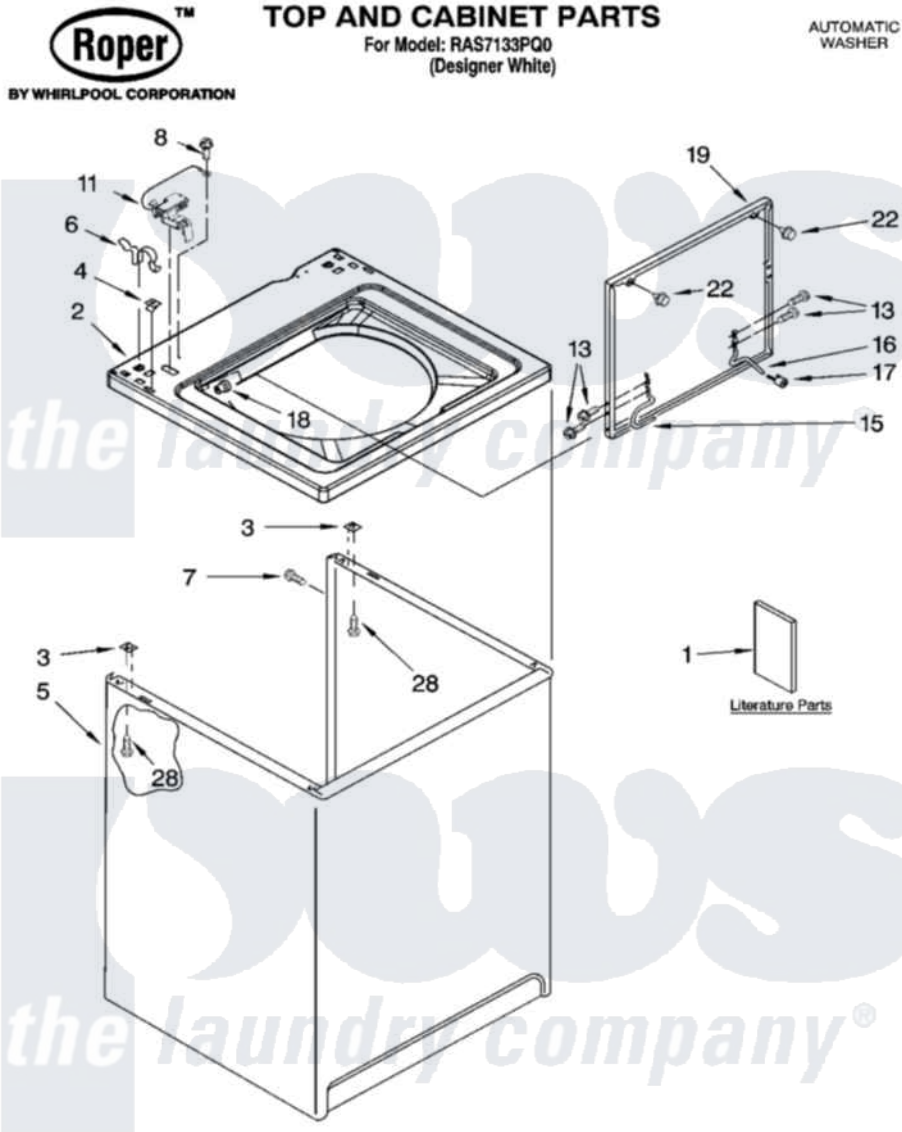

Whirlpool RAS7133PQ0 01 - TOP AND CABINET PARTS

04-04 Litho in U.S.A. (drd)

1

Part No. 8180323

Whirlpool Residential Whirlpool RAS7133PQ0 Washer Parts Parts Diagram 01 - TOP AND CABINET PARTS
 Click on the part number to view part

Item	Original Part Number	Replaced By	Status	Part Description
1	LIT3956025		Not Available	Literature Parts (Installation Instructions)
"	LIT3955913		Not Available	Feature Sheet
"	LIT3955872			Literature Parts
"	LIT3956324		Not Available	Literature Parts (Energy Guide)
"	LIT8542380		Not Available	Literature Parts (Wiring Diagram)
2	8318068			Top
3	62750			Spacer, Cabinet To Top (4)
4	357213			Nut, Push-In
5	63424			Cabinet
6	62780			Clip, Top And Cabinet And Rear Panel
7	3357011	308685		Side Trim)
8	3351614			Screw, Gearcase Cover Mounting
11	8318084			Switch, Lid
13	3351355	W10119828		Screw, Lid Hinge Mounting

15	8318088		Hinge, Lid
16	54583		Hinge, Lid
17	19119		Bumper, Lid Hinge
18	21258		Bearing, Lid Hinge
19	8542382	W1019385Z	Lid
22	9724509		Bumper, Lid
28	3390631		Screw, 10-16 X 3/8