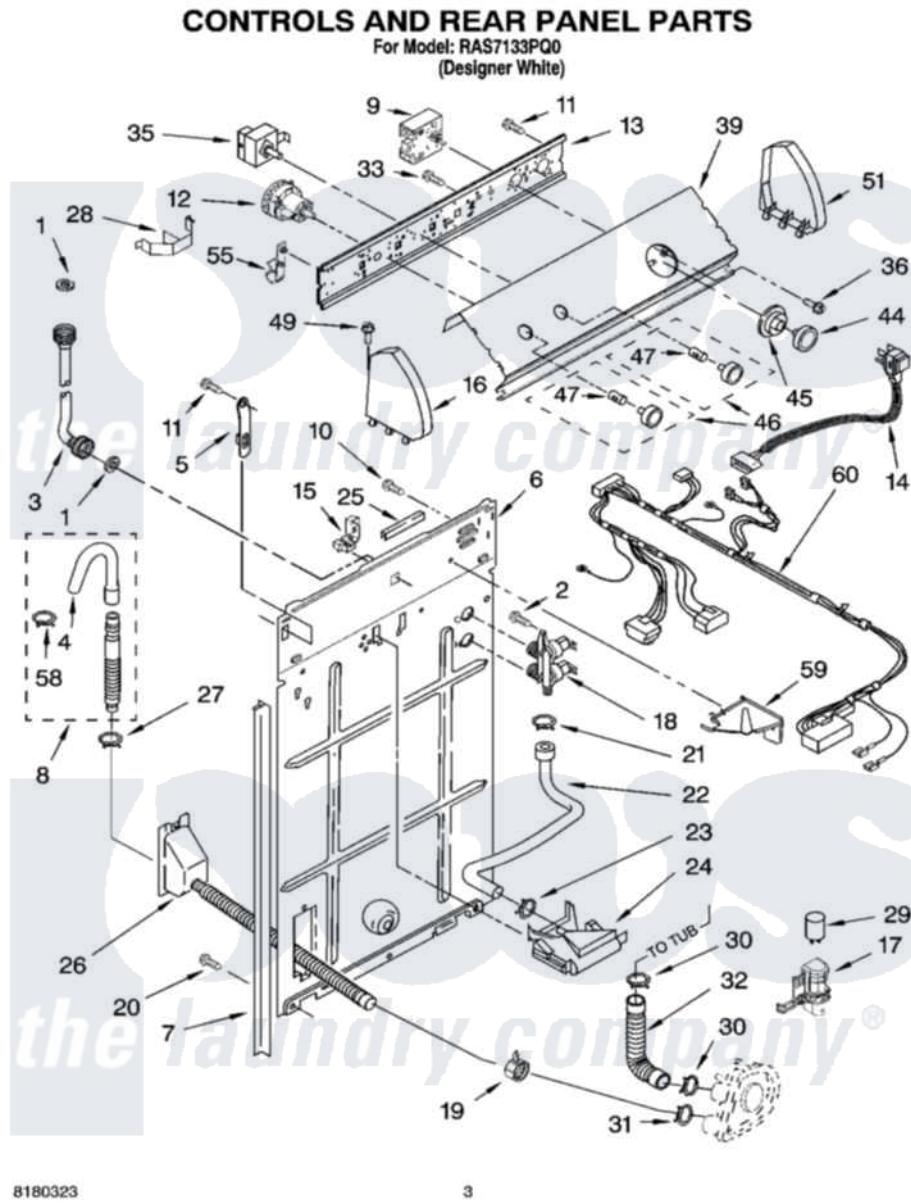

Whirlpool RAS7133PQ0 02 - CONTROLS AND REAR PANEL PARTS

Whirlpool Residential Whirlpool RAS7133PQ0 Washer Parts Parts Diagram 02 - CONTROLS AND REAR PANEL PARTS
Click on the part number to view part

Item	Original Part Number	Replaced By	Status	Part Description
1	3976300	16123		Washer Inlet-Hose Miscellaneous Parts Must be Ordered Separately.
2	9740848			Screw, Mixing Valve Mounting
3	3949374	89503		Hose-Inlet
"	3949375	89503		Hose-Inlet
4	3357027			Nozzle, Hose Drain
5	8318255	8568314		Strap, Console
6	3357978			Panel, Rear
7	62747			Pad, Rear Panel
8	3951609	285664		Hose
"	661577	285666		Hose
"	3357090	285702		Hose
9	3953935			Timer, Control
10	3351614			Screw, Gearcase Cover Mounting
11	90767			Screw, 8A X 3/8 HeX Washer Head Tapping

12	3366848	W10339229	Switch-WL
13	3948608		Bracket, Control
14	661661	285800	Cord-Power
15	3952821	285777	Relief-Str
16	8274437	279960	Endcap
17	8318046		Clip, Capacitor
18	3952164	285805	Valve-Inlet
19	3976395		Restraint, Hose
20	62863	3390631	Screw, 10-16 X 3/8
21	301958	596669	Clamp, Manifold
22	8541607	3357328	Hose, Vacuum Break
23	370450	596669	Clamp, Manifold
24	387606	3360977	Break-Vac
25	303294	3367669	Protector, Edge
26	8317940	W10358149	Drain Hose Assembly
27	3366912	356138	Clamp, Hose
28	8055003		Clip, Harness And Pressure Switch
29	661606	8572717	Capacitor, Motor Start
30	3363366	616099	Clamp
31	8317496	285655	Clamp, Hose
32	3951449	285871	Hose
33	3400073		Screw, Ground
35	661612	W10168256	Switch, Water Temperature
36	3400064		Screw, Timer Mounting
39	3956970		Panel, Console
44	8543269		Knob, Timer
45	8557457	Not Available	Dial, Timer
46	8557459		Knob, Control
47	8536939		Clip, Knob
49	388326		Screw, 8-18 X 1.25
51	8274434	279960	Endcap
55	8317975		Restraint, Harness
58	3366913	3357331	Clamp, Drain
59	8539874		Shield, Suds
60	3957025		Harness, Wiring