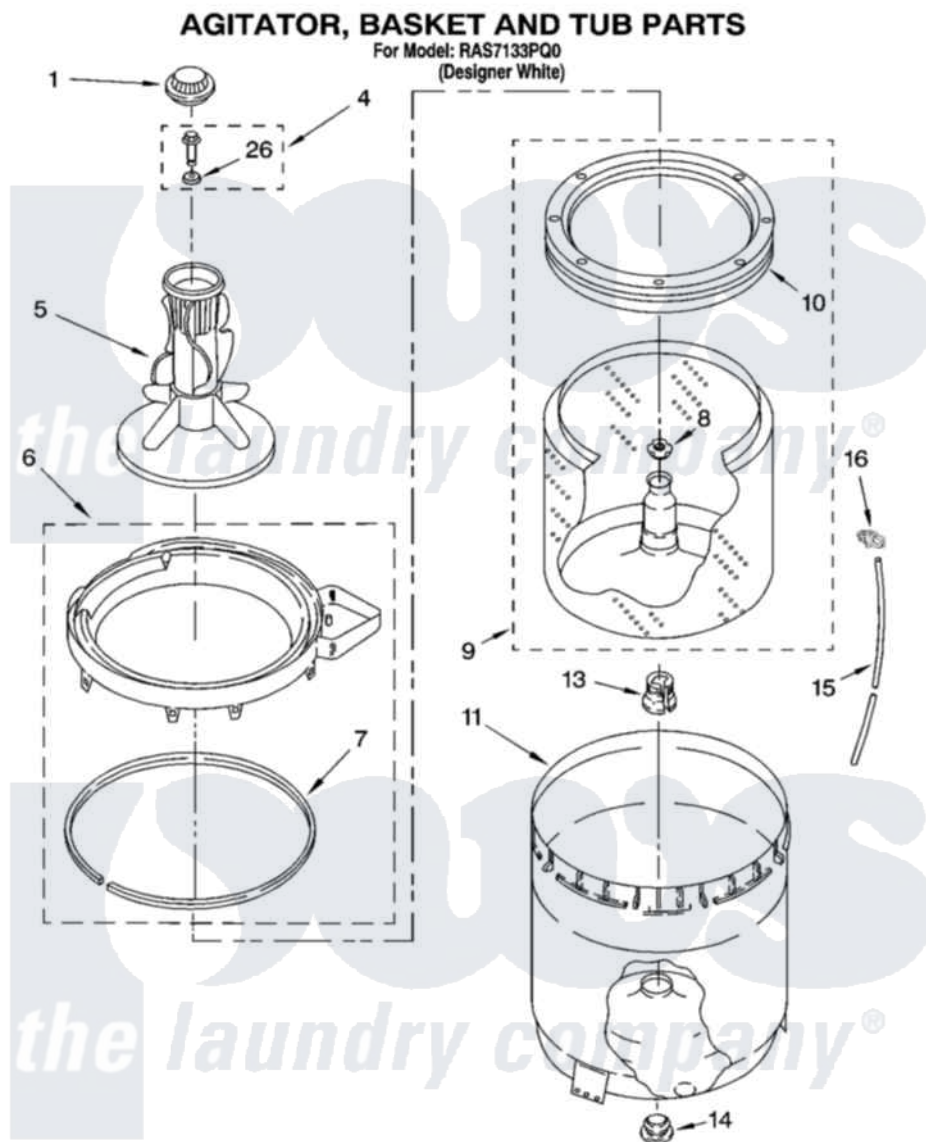

Whirlpool RAS7133PQ0 03 - AGITATOR, BASKET AND TUB PARTS

8180323

5

Whirlpool [Residential Whirlpool RAS7133PQ0 Washer Parts](#) Parts Diagram 03 - AGITATOR, BASKET AND TUB PARTS

[Click on the part number to view part](#)

Item	Original Part Number	Replaced By	Status	Part Description
1	3355758			Cap, Agitator
4	358237			Screw And Washer
5	63235			Agitator Assembly
6	8528150	W10445870		Ring-Tub
7	3976308			Gasket, Tub Ring
8	21366			Nut, Spanner
9	8526017	W10389329		Clothes Container, Assembly
10	8519788	387240		Ring, Balance
11	63849			Strain Relief, Power Cord
13	389140			Tub Block, Basket Drive
14	383727			Gasket, Centerpod
15	3347780	353244		Hose, Pressure Switch
16	2219077			Clip, Pressure Switch Hose
26	3949550			Washer