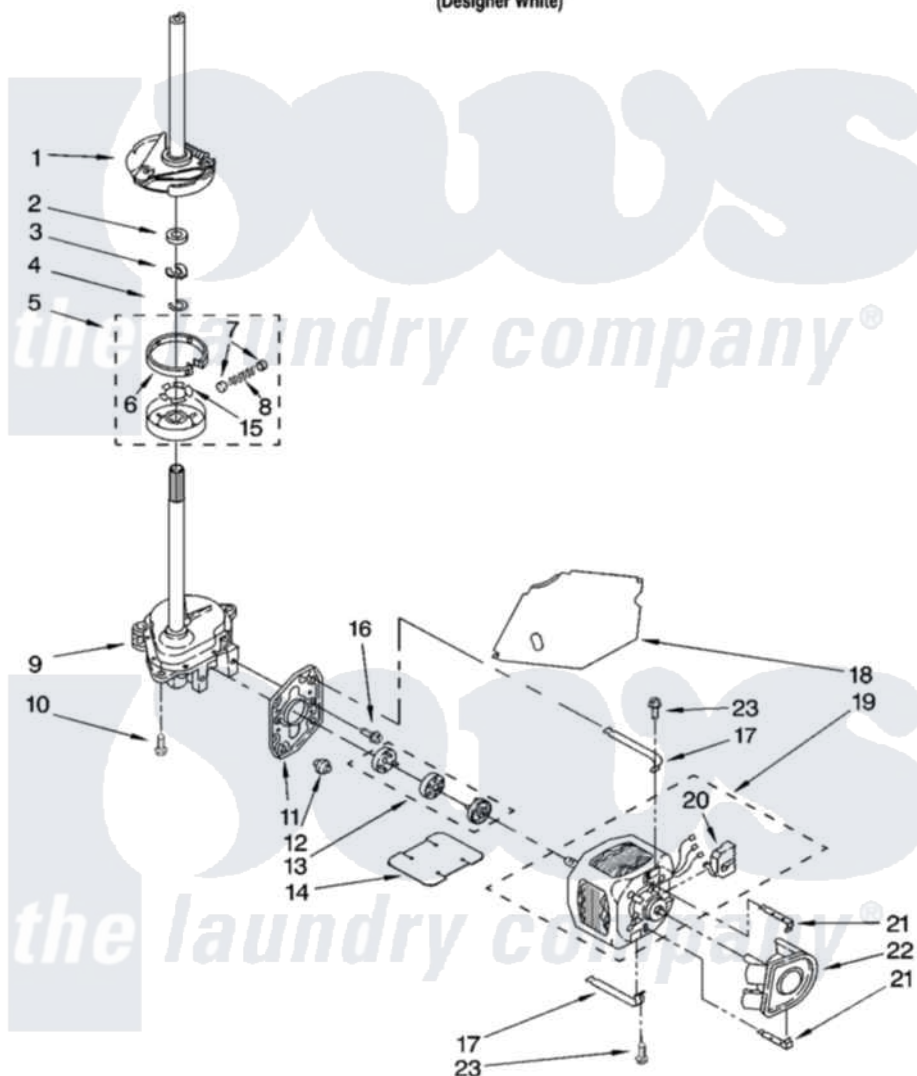

Whirlpool RAS7133PQ0 04 - BRAKE, CLUTCH, GEARCASE, MOTOR AND PUMP PARTS

BRAKE, CLUTCH, GEARCASE, MOTOR AND PUMP PARTS

For Model: RAS7133PQ0
(Designer White)

8180323

7

Whirlpool [Residential Whirlpool RAS7133PQ0 Washer Parts](#) Parts Diagram 04 - BRAKE, CLUTCH, GEARCASE, MOTOR AND PUMP PARTS
Click on the part number to view part

Item	Original Part Number	Replaced By	Status	Part Description
1	388952	285792		Basketdrive
2	63292			Washer, Spin Tube Thrust
3	62697	W10080230		Ring, Spin Tube Support
4	63283	285353		Ring
5	3951311	285785		Clutch
6	3951308	285790		Lining
7	62646			Cap, Clutch Spring
8	3946792			Spring And Damper Assembly
9	3360630	3360629		Gearcase
10	3357334	3400516		Screw Anti-Rattle
11	62611			Plate, Motor Mount To Gearcase
12	62691			Grommet, Motor
13	285753	285753A		Coupling
14	3946532			Shield, Motor

15	3355454		Clip, Main Drive
16	3400516		Screw Anti-Rattle
17	3349637	W10086010	Retainer, Motor
18	3362089		Shield, Tub To Motor
19	8528158	661600	Motor, Main Drive
20	3952056		Switch, Main Drive Motor
21	8546127		Retainer, Pump
22	3363394		Pump
23	3387485	273556	Screw, 10-16 X 5/8