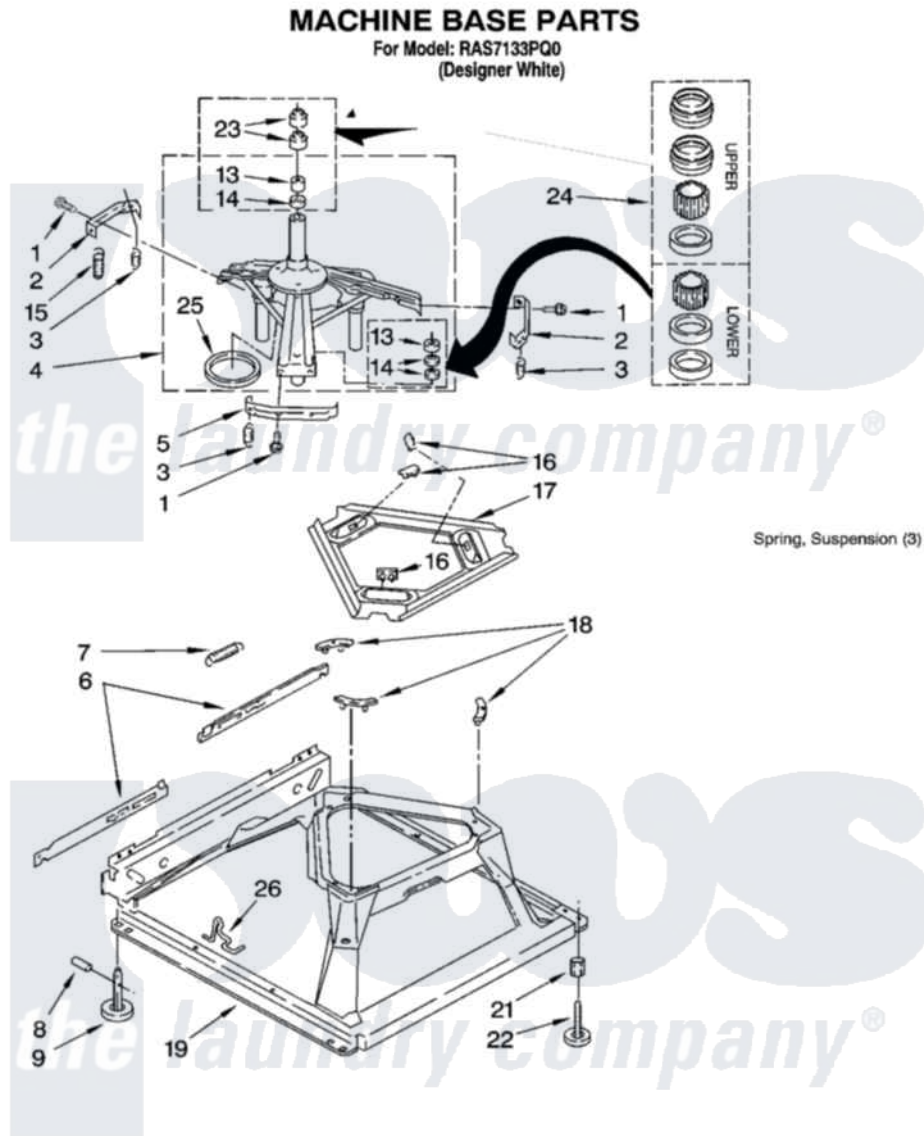

Whirlpool RAS7133PQ0 05 - MACHINE BASE PARTS

8

8180323

Whirlpool Residential Whirlpool RAS7133PQ0 Washer Parts Parts Diagram 05 - MACHINE BASE PARTS
Click on the part number to view part

Item	Original Part Number	Replaced By	Status	Part Description
1	3400076			Screw, Bracket Mounting
2	64067			Bracket, Spring Outer
3	63907			Spring, Suspension
4	3362087	280184		Support
5	64065			Bracket, Spring Outer
6	63466			Link, Leveling Mechanism
7	62597	8316845		Spring
8	62837			Pin, Knurled
9	62596	285244		Feet-Leveling
13	3347047	8546455		Bearing, Centerpost
14	357409	359449		Seal, Agitator Shaft
15	388492	W10250667		Spring, Counterweight
16	62568	285219		Pad
17	3946509			Plate, Suspension
18	3363660	285744		Pad
19	3946512	285771		Base

21	3359452		Nut, Lock
22	389102	W10001130	Foot, Leveling
23	356934	8577376	Seal, Centerpost
24	285203		Centerpost Bearing Kit
25	63134		Ring, Sound Deadening
26	63806	W10145155	Retainer, Suspension Spring