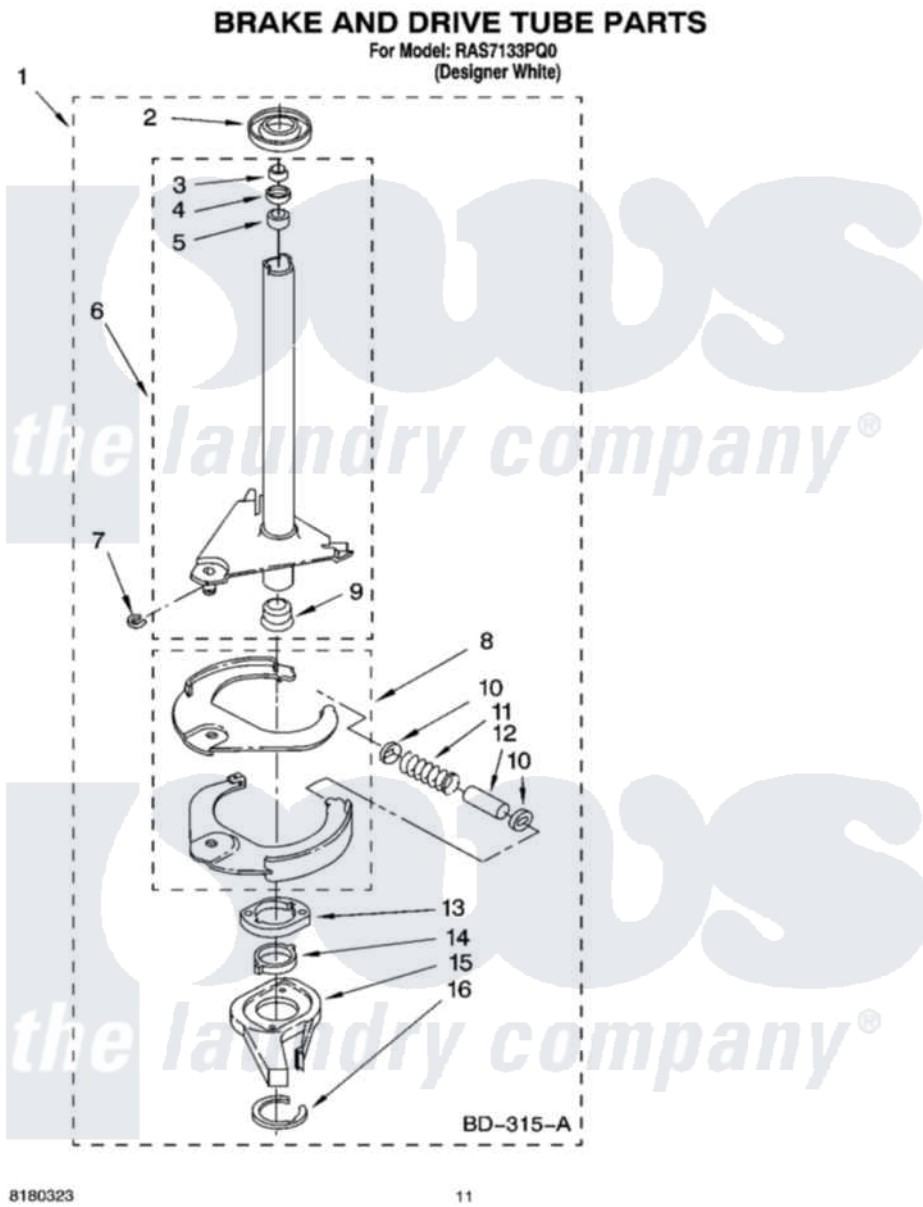

# Whirlpool RAS7133PQ0 07 - BRAKE AND DRIVE TUBE PARTS

Whirlpool Residential Whirlpool RAS7133PQ0 Washer Parts Parts Diagram 07 - BRAKE AND DRIVE TUBE PARTS  
Click on the part number to view part

Item	Original Part Number	Replaced By	Status	Part Description
1	388952	<a href="#">285792</a>		Basketdrive
2	<a href="#">62658</a>			Ring, Thrust
3	<a href="#">91939</a>			Seal, Shaft
4	<a href="#">356427</a>			Seal, Spin Pinion
5	<a href="#">356937</a>			Spacer, Drive Tube
6	64027	<a href="#">64208</a>		Tube-Spin
7	64035	<a href="#">W10083190</a>		Ring, Retaining
8	64232	<a href="#">285438</a>		Shoe-Brake
9	62703	<a href="#">8546462</a>		"T" Bearing, Spin Tube
10	62648	<a href="#">285658</a>		Sleeve
11	387806		Not Available	Spring, Brake
12	62909	<a href="#">285658</a>		Sleeve
13	63023	<a href="#">8546461</a>		Cam, Brake Release
14	<a href="#">63022</a>			Sleeve, Cam
15	64194	<a href="#">285790</a>		Lining
16	90368	<a href="#">W10083200</a>		Ring, Retaining

" N/A

Not Available

FOLLOWING PARTS NOT  
ILLUSTRATED

" [285208](#)

Lubricant