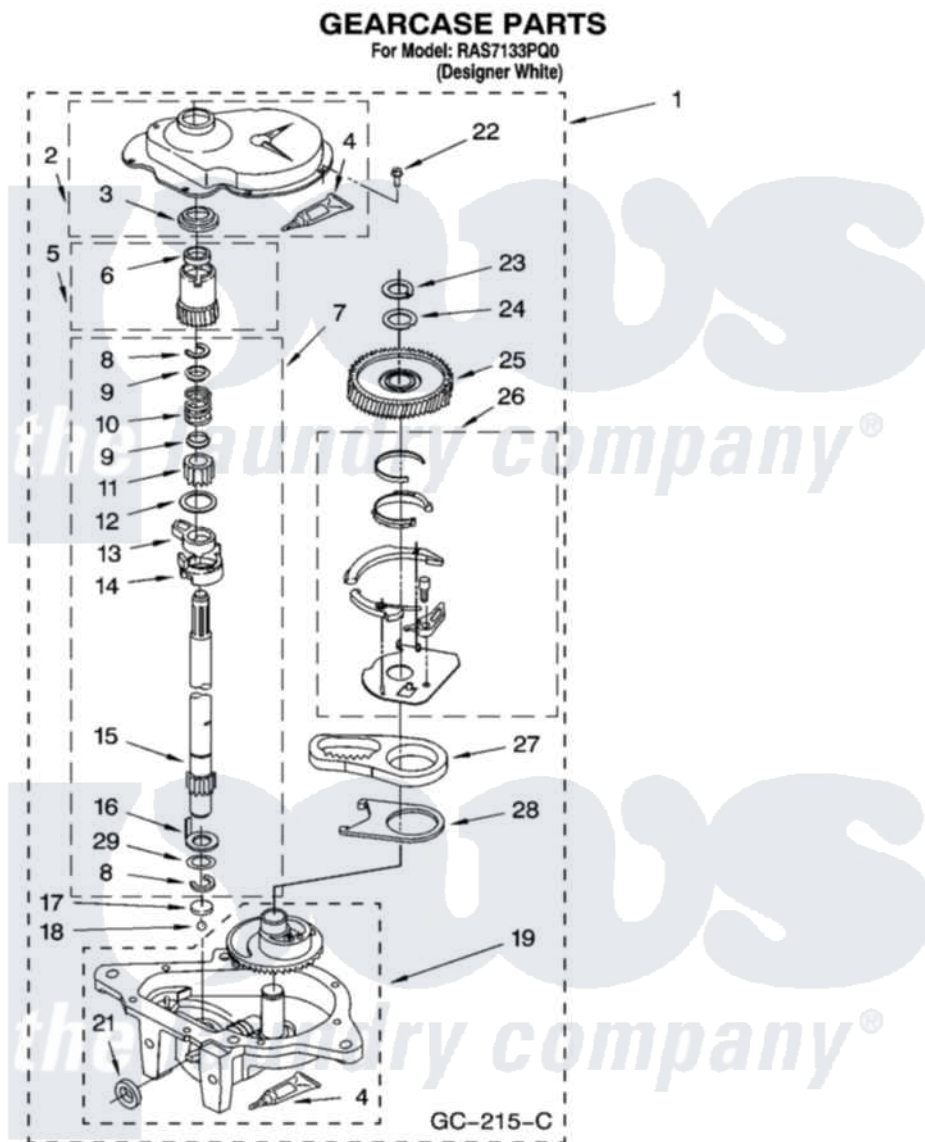

Whirlpool RAS7133PQ0 08 - GEARCASE PARTS

12

8180323

Whirlpool Residential Whirlpool RAS7133PQ0 Washer Parts Parts Diagram 08 - GEARCASE PARTS
Click on the part number to view part

Item	Original Part Number	Replaced By	Status	Part Description
1	3360630	3360629		Gearcase
2	285202			Cover, Gearcase
3	3349985			Seal, Gearcase Cover
4	285195			Sealer Sealer, Gasket
5	63320	285362		Gear and Pinion
6	356427			Seal, Spin Pinion
7	389387			Shaft, Agitator
8	90369		Not Available	Ring, Retaining (2)
9	62677			Retainer, Spring
10	62676			Spring, Agitator
11	63273	285509		Shaft, Agitator
12	62619			Washer, Agitator Gear
13	62580	285206		Cam-Agitator
14	62581	285206		Cam-Agitator
15	285509			Shaft, Agitator
16	62618			Washer, Cam Thrust

17	16018	285205	Bearing
18	85529	285205	Bearing
19	389230	285515	Gearcase
21	285352		Seal Kit, Thrust Plug
22	3351614		Screw, Gearcase Cover Mounting
23	3362552	285765	Ring-Retr
24	285735	285766	Washer Kit, Thrust
25	62570	285362	Gear and Pinon
26	388253	999516	Shelf-Glas
27	3349296	8546456	Rack, Connecting
28	62621		Actuator, Shift
29	388815		Washer, Intermediate 1 3976263 Miscellaneous Parts Bag 2 3976300 Washer, Inlet Hose 3 3366913 Clamp, Hose