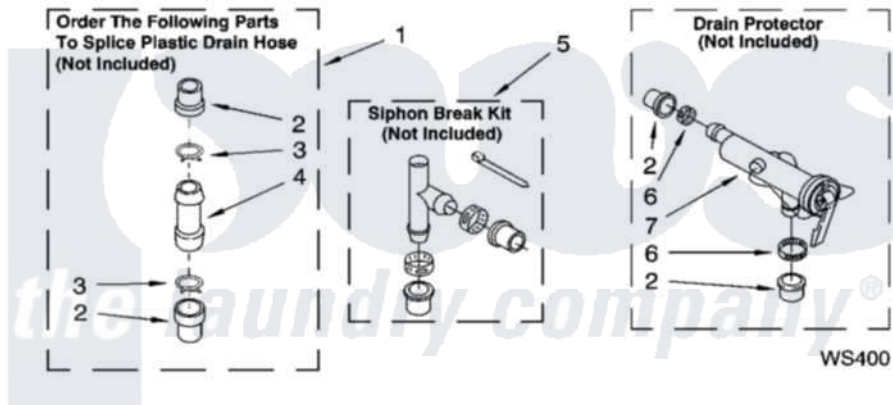

WATER SYSTEM PARTS

For Model: RAS7133PQ0
(Designer White)

8180323

13

Whirlpool [Residential Whirlpool RAS7133PQ0 Washer Parts](#) Parts Diagram 09 - WATER SYSTEM PARTS
Click on the part number to view part

Item	Original Part Number	Replaced By	Status	Part Description
1	285442			Water System Parts
2	285321			Water System Parts
3	370447	285655		Clamp, Hose
4	16272			Connector, Straight
5	285320			Water System Parts
6	65349	285655		Clamp, Hose
7	367031			Water System Parts