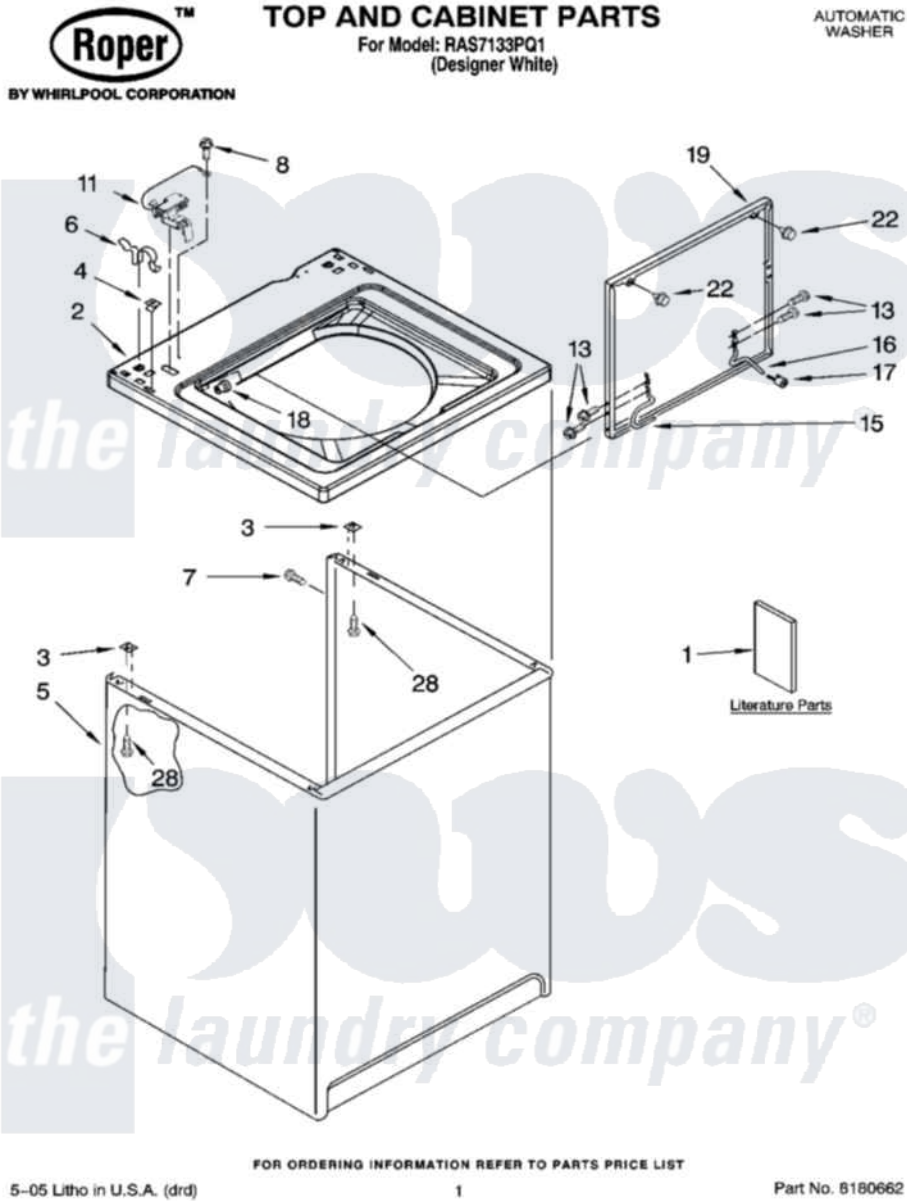

Whirlpool RAS7133PQ1 01 - TOP AND CABINET PARTS

5-05 Litho in U.S.A. (drd)

FOR ORDERING INFORMATION REFER TO PARTS PRICE LIST

1

Part No. 8180662

Whirlpool Residential Whirlpool RAS7133PQ1 Washer Parts Parts Diagram 01 - TOP AND CABINET PARTS
 Click on the part number to view part

Item	Original Part Number	Replaced By	Status	Part Description
1	3957165		Not Available	Installation Instructions
"	3955913		Not Available	Feature Sheet
"	3955872		Not Available	Use & Care Guide
"	3957356		Not Available	Energy Guide
"	8542380		Not Available	Wiring Diagram
2	8318068			Top
3	62750			Spacer, Cabinet To Top (4)
4	357213			Nut, Push-In
5	63424			Cabinet
6	62780			Clip, Top And Cabinet And Rear Panel
7	3357011	308685		Side Trim)
8	3351614			Screw, Gearcase Cover Mounting
11	8318084			Switch, Lid
13	3351355	W10119828		Screw, Lid Hinge Mounting
15	8318088			Hinge, Lid

16	54583		Hinge, Lid
17	19119		Bumper, Lid Hinge
18	21258		Bearing, Lid Hinge
19	8542382	W1019385Z	Lid
22	9724509		Bumper, Lid
28	3390631		Screw, 10-16 X 3/8